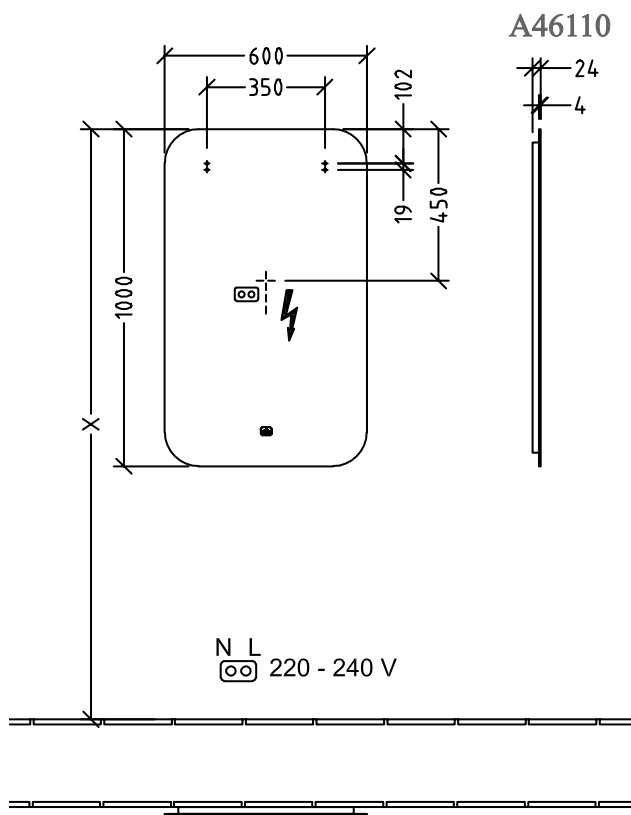

MIRROR MORE TO SEE LITE

PRODUCT INFORMATION

1 . POSITION

Model	A46110
Collection	More to See Lite
PROJECTS	DESIGN
Width	600 mm
Height	1000 mm
Depth	24 mm
Description	Glass fastening set included with all-round LED wall lighting (replaceable) IP 44 After retrofitting with the ZigBee® Home Automation Kit C004 00, lighting can be controlled via your Smart Home environment. The illuminated mirror can be switched on and off via the sensor switch, The mirror can be connected via the ZigBee® Home Automation Standard with all hubs/gateways that use this transmission standard, such as Philips Hue Bridge or suitable Amazon Echo models. 1x 26,88 W 2700 K (warm white) to 6500 K (daylight white)
Specification texts	More to See Lite; Mirror; Glass; Size: 600 x 1000 x 24 mm; Rectangle; fastening set included; with all-round LED wall lighting (replaceable); IP 44; After retrofitting with the ZigBee® Home Automation Kit C004 00, lighting can be controlled via your Smart Home environment. The illuminated mirror can be switched on and off via the sensor switch, The mirror can be connected via the ZigBee® Home Automation Standard with all hubs/gateways that use this transmission standard, such as Philips Hue Bridge or suitable Amazon Echo models.; 1x 26,88 W; 2700 K (warm white) to 6500 K (daylight white)

COLOURS

PREVIEW

COLOUR NAME

ARTICLE NUMBER

EAN

A4611000

4062373819319

TECHNICAL DRAWINGS