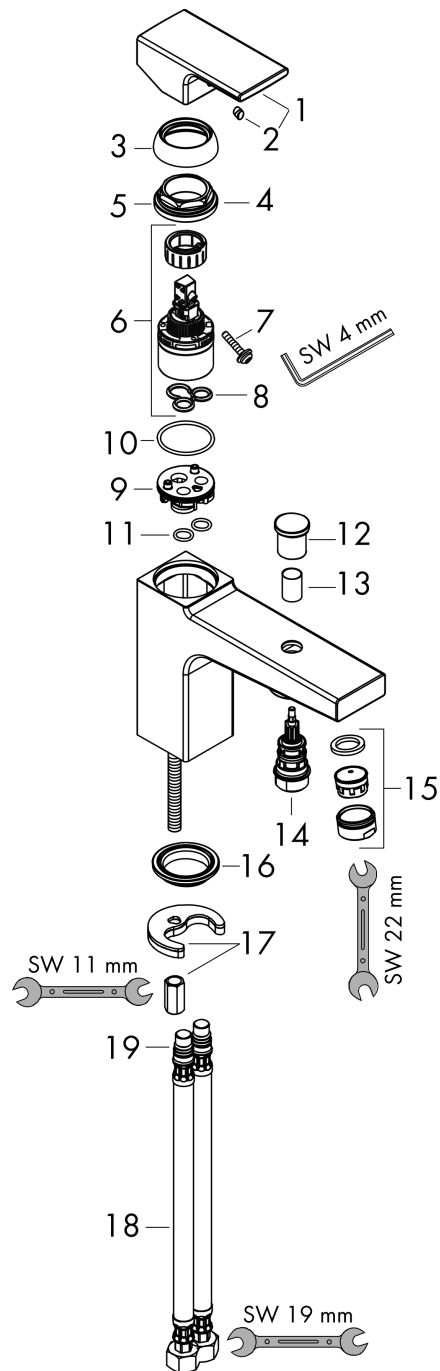

Vernis Shape
Single lever bath and shower mixer Monotrou
 Surfaces: **Chrome** Article Number: **71463000**

Description

product features

- 2 functions
- projection 95 mm
- connection type: G 3/8 connections
- spray type mixer: normal spray
- maximum flow rate at 3 bar: 24 l/min
- flow rate for bath spout at 3 bar: 24 l/min
- flow rate of hand shower at 3 bar: 13,7 l/min
- ceramic cartridge
- temperature limitation adjustable
- diverter with automatic resetting
- intrinsically safe against backflow
- suitable for continuous flow water heaters
- connection dimension: DN15

Product image

Scale drawing

Vernis Shape
Single lever bath and shower mixer Monotrou
 Surfaces: **Chrome** Article Number: **71463000**

Flowchart

Vernis Shape
Single lever bath and shower mixer Monotrou
 Surfaces: **Chrome** Article Number: **71463000**

Exploded Drawing

Year of production: >04/21

Vernis Shape
Single lever bath and shower mixer Monotrou
 Surfaces: **Chrome** Article Number: **71463000**

Spare part list

Year of production: >04/21

Pos.	Description	Article Number	Price	PU
1	handle	93684000	-	1
2	screw cover	96338000	-	1
3	flange	97406000	-	1
4	nut	95870000	-	1
5	O-ring 33x2	98154000	-	1
6	cartridge, assy	92730000	-	1
7	locking screw for handle	95140000	-	1
8	seal	95008000	-	1
9	adapter for cartridge	97773000	-	1
10	O-Ring 32x2	98193000	-	1
11	O-ring 9x1,8	98118000	-	1
12	diverter knob	93766000	-	1
13	sleeve	97979000	-	1
14	selector	97978000	-	1
15	aerator laminar	93649000	-	1
16	seal Ø 42	98722000	-	1
17	fixing set	96016000	-	1
18	connection hose 450 mm M10x1 G3/8	96507000	-	1
19	O-ring 8x1,75	97827000	-	1