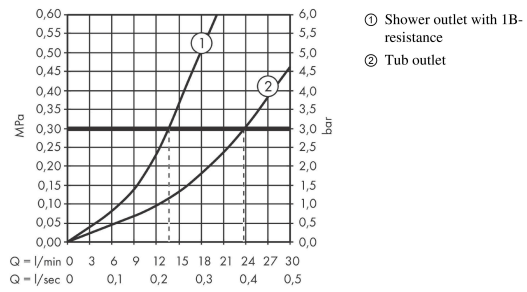

Vernis Shape
Single lever bath and shower mixer Monotrou
 Surfaces: **Chrome** Article Number: **71463000**

Description

product features

- 2 functions
- projection 95 mm
- connection type: G 3/8 connections
- spray type mixer: normal spray
- maximum flow rate at 3 bar: 24 l/min
- flow rate for bath spout at 3 bar: 24 l/min
- flow rate of hand shower at 3 bar: 13,7 l/min
- ceramic cartridge
- temperature limitation adjustable
- diverter with automatic resetting
- intrinsically safe against backflow
- suitable for continuous flow water heaters
- connection dimension: DN15

Product image

Scale drawing

Vernis Shape
Single lever bath and shower mixer Monotrou
 Surfaces: **Chrome** Article Number: **71463000**

Flowchart

Vernis Shape
Single lever bath and shower mixer Monotrou
 Surfaces: **Chrome** Article Number: **71463000**

Exploded Drawing

Year of production: >04/21

Vernis Shape
Single lever bath and shower mixer Monotrou
 Surfaces: **Chrome** Article Number: **71463000**

Spare part list

Year of production: >04/21

Pos.	Description	Article Number	Price	PU
1	handle	93684000	-	1
2	screw cover	96338000	-	1
3	flange	97406000	-	1
4	nut	95870000	-	1
5	O-ring 33x2	98154000	-	1
6	cartridge, assy	92730000	-	1
7	locking screw for handle	95140000	-	1
8	seal	95008000	-	1
9	adapter for cartridge	97773000	-	1
10	O-Ring 32x2	98193000	-	1
11	O-ring 9x1,8	98118000	-	1
12	diverter knob	93766000	-	1
13	sleeve	97979000	-	1
14	selector	97978000	-	1
15	aerator laminar	93649000	-	1
16	seal Ø 42	98722000	-	1
17	fixing set	96016000	-	1
18	connection hose 450 mm M10x1 G3/8	96507000	-	1
19	O-ring 8x1,75	97827000	-	1