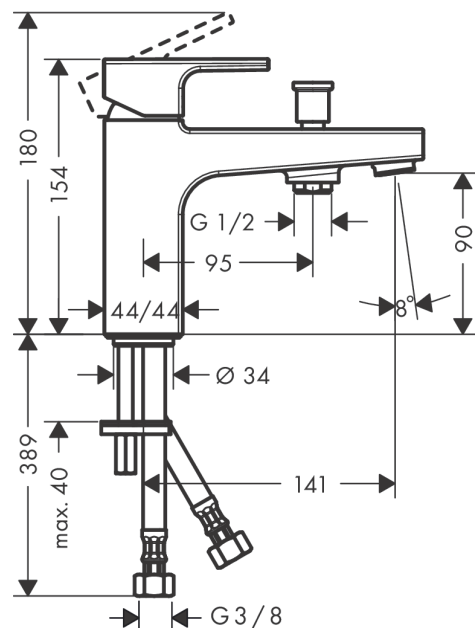

Vernis Shape
Single lever bath and shower mixer Monotrou
 Surfaces: **Chrome** Article Number: **71463000**

Description

product features

- 2 functions
- projection 95 mm
- connection type: G 3/8 connections
- spray type mixer: normal spray
- maximum flow rate at 3 bar: 24 l/min
- flow rate for bath spout at 3 bar: 24 l/min
- flow rate of hand shower at 3 bar: 13,7 l/min
- ceramic cartridge
- temperature limitation adjustable
- diverter with automatic resetting
- intrinsically safe against backflow
- suitable for continuous flow water heaters
- connection dimension: DN15

Product image

Scale drawing

Vernis Shape
Single lever bath and shower mixer Monotrou
 Surfaces: **Chrome** Article Number: **71463000**

Flowchart

Vernis Shape
Single lever bath and shower mixer Monotrou
 Surfaces: **Chrome** Article Number: **71463000**

Exploded Drawing

Year of production: >04/21

Vernis Shape
Single lever bath and shower mixer Monotrou
 Surfaces: **Chrome** Article Number: **71463000**

Spare part list

Year of production: >04/21

Pos.	Description	Article Number	Price	PU
1	handle	93684000	-	1
2	screw cover	96338000	-	1
3	flange	97406000	-	1
4	nut	95870000	-	1
5	O-ring 33x2	98154000	-	1
6	cartridge, assy	92730000	-	1
7	locking screw for handle	95140000	-	1
8	seal	95008000	-	1
9	adapter for cartridge	97773000	-	1
10	O-Ring 32x2	98193000	-	1
11	O-ring 9x1,8	98118000	-	1
12	diverter knob	93766000	-	1
13	sleeve	97979000	-	1
14	selector	97978000	-	1
15	aerator laminar	93649000	-	1
16	seal Ø 42	98722000	-	1
17	fixing set	96016000	-	1
18	connection hose 450 mm M10x1 G3/8	96507000	-	1
19	O-ring 8x1,75	97827000	-	1