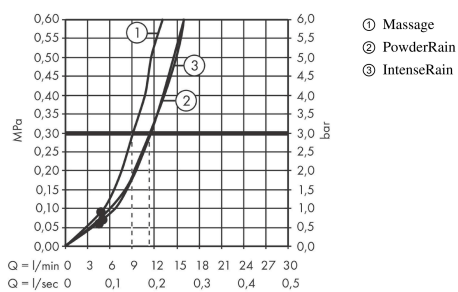

Flowchart

The consumption was measured in combination with the appropriate fittings (thermostat/mixer/in-wall valve) to reflect actual application in practice.