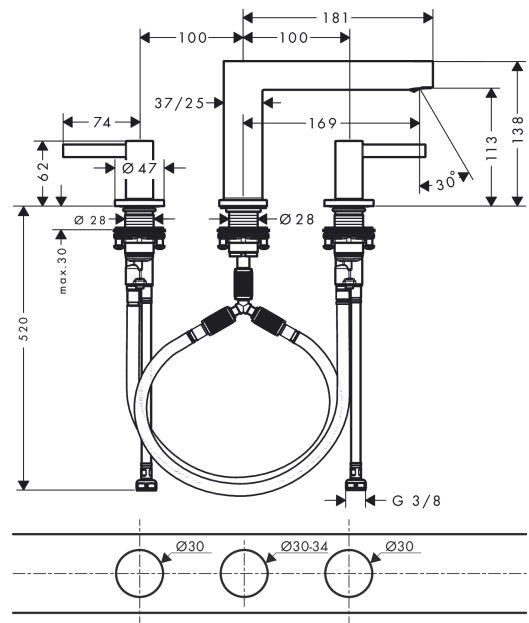

Finoris

3-hole basin mixer 110 with push-open waste set

Surfaces: **Matt White** Article Number: **76033700**

Description

product features

- consists of: 3-hole basin mixer, waste set
- ComfortZone 110
- projection 169 mm
- spray type: laminar spray
- maximum flow rate at 3 bar: 5 l/min
- ceramic valves hot/ cold 90°
- suitable for continuous flow water heaters
- push-open waste set G 1¼
- material waste set: metal
- connection type: G ¾ connection hose
- connection dimension: DN15

Technology

Design awards

reddot winner 2021

Product image

Scale drawing

Flowchart

Finoris
3-hole basin mixer 110 with push-open waste set
 Surfaces: **Matt White** Article Number: **76033700**

Exploded Drawing

Year of production: >06/21

Finoris

3-hole basin mixer 110 with push-open waste set

Surfaces: **Matt White** Article Number: **76033700**

Spare part list

Year of production: >06/21

Pos.	Description	Article Number	Price	PU
1	handle for cold water	93970700	-	1
2	handle for hot water	93969700	-	1
3	O-Ring 14x1,5	98201000	-	1
4	escutcheon for handle	92956700	-	1
5	O-ring 26x2,5	98216000	-	1
6	handle fixing set	98932000	-	1
7	shut off unit left closing	95366000	-	1
8	shut off unit right closing	98817000	-	1
9	O-ring 33x2,5	92907000	-	1
10	connection hose 450 mm M8x0,75 G3/8	97206000	-	1
11	O-ring 6,6x1,6	93019000	-	1
12	connection hose 400 mm M10x1	92914000	-	1
13	O-ring 7x1,5	98422000	-	1
14	fixing set (Ø 28)	92909000	-	1
15	lever collar	97548000	-	1
16	spout cpl.	93971700	-	1
17	spray former	93973000	-	1
18	connection hose 200 mm M10x1	92913000	-	1
19	flat seal	98749000	-	1
20	O-ring 26x4	92191000	-	1
21	hose connection angel	92905000	-	1
a	push-open waste set	50100700	-	1