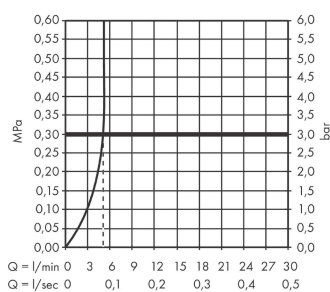

Finoris

3-hole basin mixer 110 with push-open waste set

Surfaces: **Matt White** Article Number: **76033700**

Description

product features

- consists of: 3-hole basin mixer, waste set
- ComfortZone 110
- projection 169 mm
- spray type: laminar spray
- maximum flow rate at 3 bar: 5 l/min
- ceramic valves hot/ cold 90°
- suitable for continuous flow water heaters
- push-open waste set G 1¼
- material waste set: metal
- connection type: G ¾ connection hose
- connection dimension: DN15

Technology

Design awards

reddot winner 2021

Product image

Scale drawing

Flowchart

Finoris
3-hole basin mixer 110 with push-open waste set
 Surfaces: **Matt White** Article Number: **76033700**

Exploded Drawing