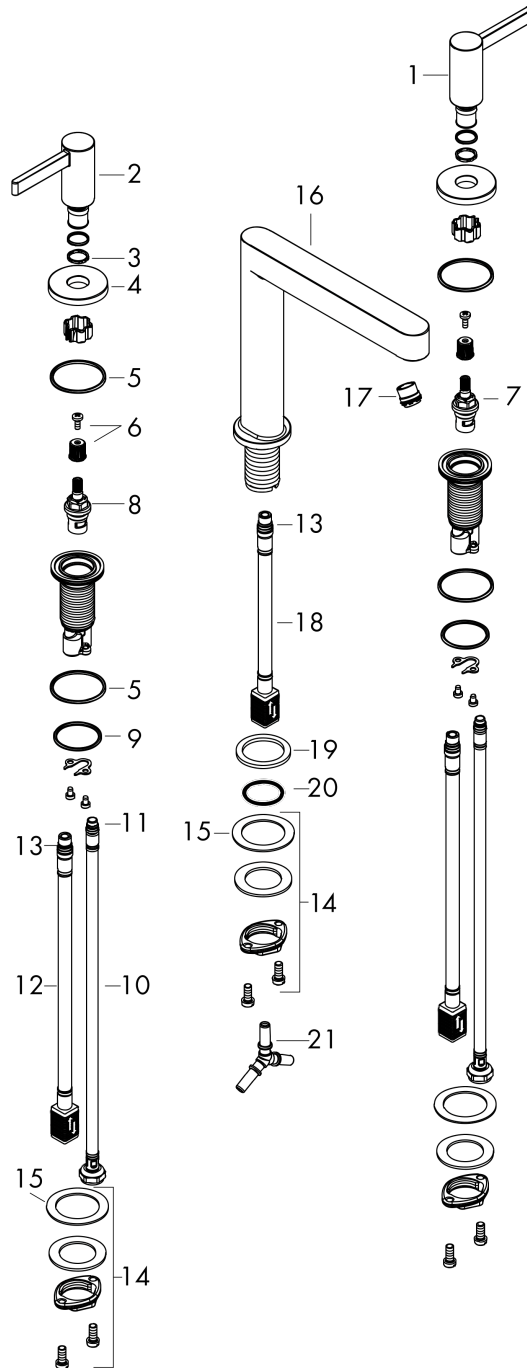

Finoris

3-hole basin mixer 110 with push-open waste set

Surfaces: **Matt White** Article Number: **76033700**

Description

product features

- consists of: 3-hole basin mixer, waste set
- ComfortZone 110
- projection 169 mm
- spray type: laminar spray
- maximum flow rate at 3 bar: 5 l/min
- ceramic valves hot/ cold 90°
- suitable for continuous flow water heaters
- push-open waste set G 1¼
- material waste set: metal
- connection type: G ¾ connection hose
- connection dimension: DN15

Technology

Design awards

reddot winner 2021

Product image

Scale drawing

Flowchart

Finoris
3-hole basin mixer 110 with push-open waste set
 Surfaces: **Matt White** Article Number: **76033700**

Exploded Drawing

Year of production: >06/21

Finoris

3-hole basin mixer 110 with push-open waste set

Surfaces: **Matt White** Article Number: **76033700**

Spare part list

Year of production: >06/21

Pos.	Description	Article Number	Price	PU
1	handle for cold water	93970700	-	1
2	handle for hot water	93969700	-	1
3	O-Ring 14x1,5	98201000	-	1
4	escutcheon for handle	92956700	-	1
5	O-ring 26x2,5	98216000	-	1
6	handle fixing set	98932000	-	1
7	shut off unit left closing	95366000	-	1
8	shut off unit right closing	98817000	-	1
9	O-ring 33x2,5	92907000	-	1
10	connection hose 450 mm M8x0,75 G3/8	97206000	-	1
11	O-ring 6,6x1,6	93019000	-	1
12	connection hose 400 mm M10x1	92914000	-	1
13	O-ring 7x1,5	98422000	-	1
14	fixing set (Ø 28)	92909000	-	1
15	lever collar	97548000	-	1
16	spout cpl.	93971700	-	1
17	spray former	93973000	-	1
18	connection hose 200 mm M10x1	92913000	-	1
19	flat seal	98749000	-	1
20	O-ring 26x4	92191000	-	1
21	hose connection angel	92905000	-	1
a	push-open waste set	50100700	-	1