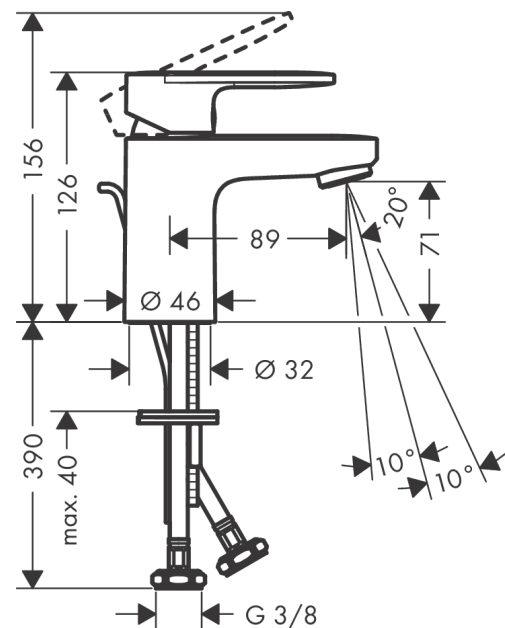

### Description

**product features**

- consists of: single lever basin mixer, waste set
- ComfortZone 70
- projection 89 mm
- spray type: normal spray
- swiveling spray former
- maximum flow rate at 3 bar: 5 l/min
- ceramic cartridge
- temperature limitation adjustable
- suitable for continuous flow water heaters
- material waste set: synthetic
- connection type: G 3/8 connections
- connection dimension: DN15
- pop-up waste set G 1 1/4

### Scale drawing

**Vernis Blend**

**Single lever basin mixer 70 with pop-up waste set**

Surfaces: **Matt Black** Article Number: **71550670**

**Flowchart**