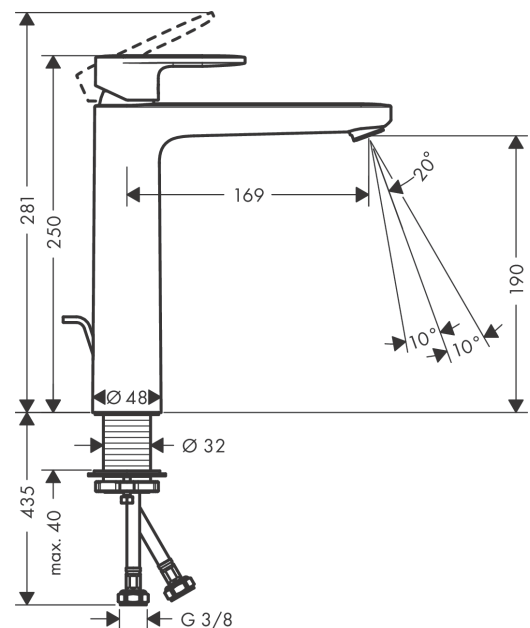

##### product features

- consists of: single lever basin mixer, waste set
- ComfortZone 190
- projection 169 mm
- spray type: normal spray
- swiveling spray former
- maximum flow rate at 3 bar: 5 l/min
- ceramic cartridge
- temperature limitation adjustable
- suitable for continuous flow water heaters
- material waste set: synthetic
- connection type: G 3/8 connections
- connection dimension: DN15
- pop-up waste set G 1 1/4

#### Scale drawing

**Vernis Blend**

**Single lever basin mixer 190 with pop-up waste set**

Surfaces: **Matt Black** Article Number: **71552670**

**Flowchart**