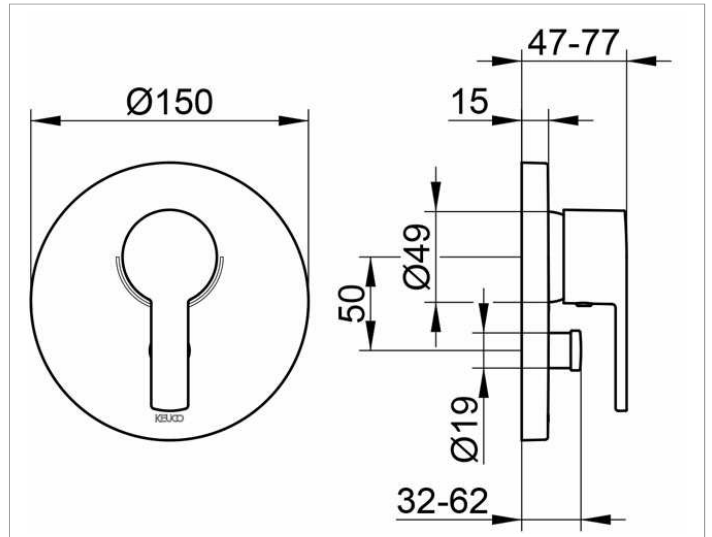

Plan blue

53972010181 Concealed single lever bath tub and shower mixer

PRODUCT

DRAWING

PRODUCT ATTRIBUTES

set complete with:
 handle, sleeve, diverter, rosette and installation unit,
 mixing cartridge with ceramic sealing gaskets
 temperature controlled,
 suitable for rough part no. 59970 (FLEXX.BOXX)

SURFACE

chrome-plated

SPECIFICATIONS

KEUCO PLAN BLUE concealed single lever bath tub mixer,
 53972010181
 chrome-plated single lever bath tub mixer, in an aesthetic and functional
 design,
 for concealed wall mounting, with safety cut off,
 suitable for rough part no. 59970 (Flexx Boxx)
 Set complete with: handle, sleeve, diverter, rosette and installation unit
 Rosette diameter 150mm, Depth 15mm
 Base diameter of the mixer 49mm
 max. projection 99 mm