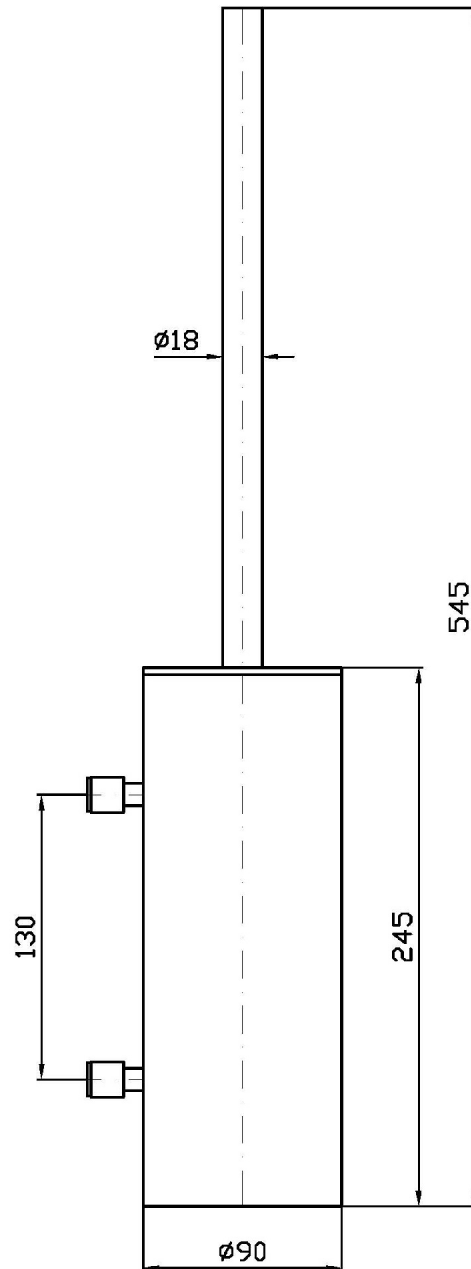

ON

ZAD556

Disegno Complessivo / Overall Drawing