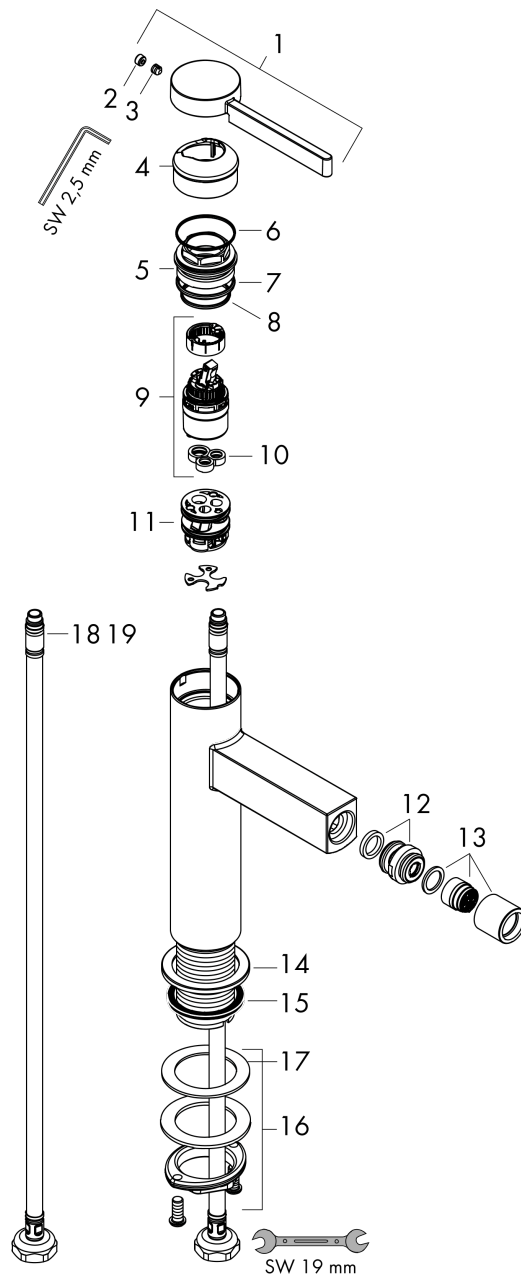

##### product features

- consists of: single lever bidet mixer, waste set
- projection 129 mm
- ball-pivot joint
- spray type: laminar spray
- maximum flow rate at 3 bar: 7,5 l/min
- ceramic cartridge
- suitable for continuous flow water heaters
- push-open waste set G 1¼
- material waste set: metal
- connection type: G ¾ connections
- connection dimension: DN15

#### Scale drawing

#### Flowchart

**Finoris**  
**Single lever bidet mixer with push-open waste set**  
 Surfaces: **Chrome** Article Number: **76200000**

**Exploded Drawing**

Year of production: >06/21

**Finoris****Single lever bidet mixer with push-open waste set**Surfaces: **Chrome** Article Number: **76200000****Spare part list**

Year of production: &gt;06/21

Pos.	Description	Article Number	Price	PU
1	handle	94266000	-	1
2	screw cover	93735460	-	1
3	hollow set screw M5x5	98446000	-	1
4	flange	93737000	-	1
5	nut	92926000	-	1
6	O-ring 30x1,5	98433000	-	1
7	O-ring 29x2	98391000	-	1
8	O-ring 25x1,5	98146000	-	1
9	cartridge, assy	93760000	-	1
10	seal	93383000	-	1
11	adapter for cartridge	98866000	-	1
12	ball joint	97362000	-	1
13	aerator laminar M16x1 (7 l/min)	97360000	-	1
14	escutcheon	94265000	-	1
15	flat seal	98749000	-	1
16	fixing set (Ø 32)	13961000	-	1
17	lever collar	97548000	-	1
18	connection hose 450 mm M8x0,75 G3/8	97206000	-	1
19	O-ring 6,6x1,6	93019000	-	1
a	push-open waste set	50100000	-	1
b	fixation extension 35 mm	13898000	-	1