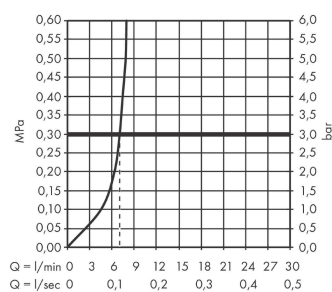

Finoris

Single lever bidet mixer with push-open waste set

Surfaces: **Chrome** Article Number: **76200000**

Description

product features

- consists of: single lever bidet mixer, waste set
- projection 129 mm
- ball-pivot joint
- spray type: laminar spray
- maximum flow rate at 3 bar: 7,5 l/min
- ceramic cartridge
- suitable for continuous flow water heaters
- push-open waste set G 1¼
- material waste set: metal
- connection type: G ¾ connections
- connection dimension: DN15

Design awards

reddot winner 2021

Product image

Scale drawing

Flowchart