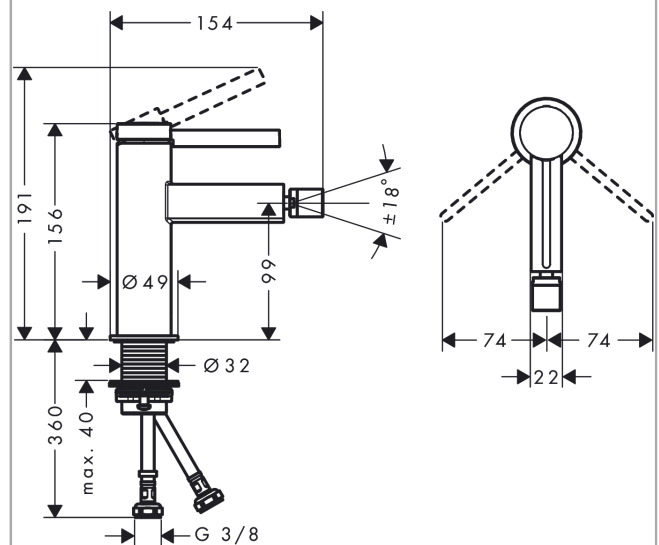

##### product features

- consists of: single lever bidet mixer, waste set
- projection 129 mm
- ball-pivot joint
- spray type: laminar spray
- maximum flow rate at 3 bar: 7,5 l/min
- ceramic cartridge
- suitable for continuous flow water heaters
- push-open waste set G 1¼
- material waste set: metal
- connection type: G ¾ connections
- connection dimension: DN15

#### Product image

#### Scale drawing

Year of production: &gt;06/21

Pos.	Description	Article Number	Price	PU
1	handle	94266000	-	1
2	screw cover	93735460	-	1
3	hollow set screw M5x5	98446000	-	1
4	flange	93737000	-	1
5	nut	92926000	-	1
6	O-ring 30x1,5	98433000	-	1
7	O-ring 29x2	98391000	-	1
8	O-ring 25x1,5	98146000	-	1
9	cartridge, assy	93760000	-	1
10	seal	93383000	-	1
11	adapter for cartridge	98866000	-	1
12	ball joint	97362000	-	1
13	aerator laminar M16x1 (7 l/min)	97360000	-	1
14	escutcheon	94265000	-	1
15	flat seal	98749000	-	1
16	fixing set (Ø 32)	13961000	-	1
17	lever collar	97548000	-	1
18	connection hose 450 mm M8x0,75 G3/8	97206000	-	1
19	O-ring 6,6x1,6	93019000	-	1
a	push-open waste set	50100000	-	1
b	fixation extension 35 mm	13898000	-	1