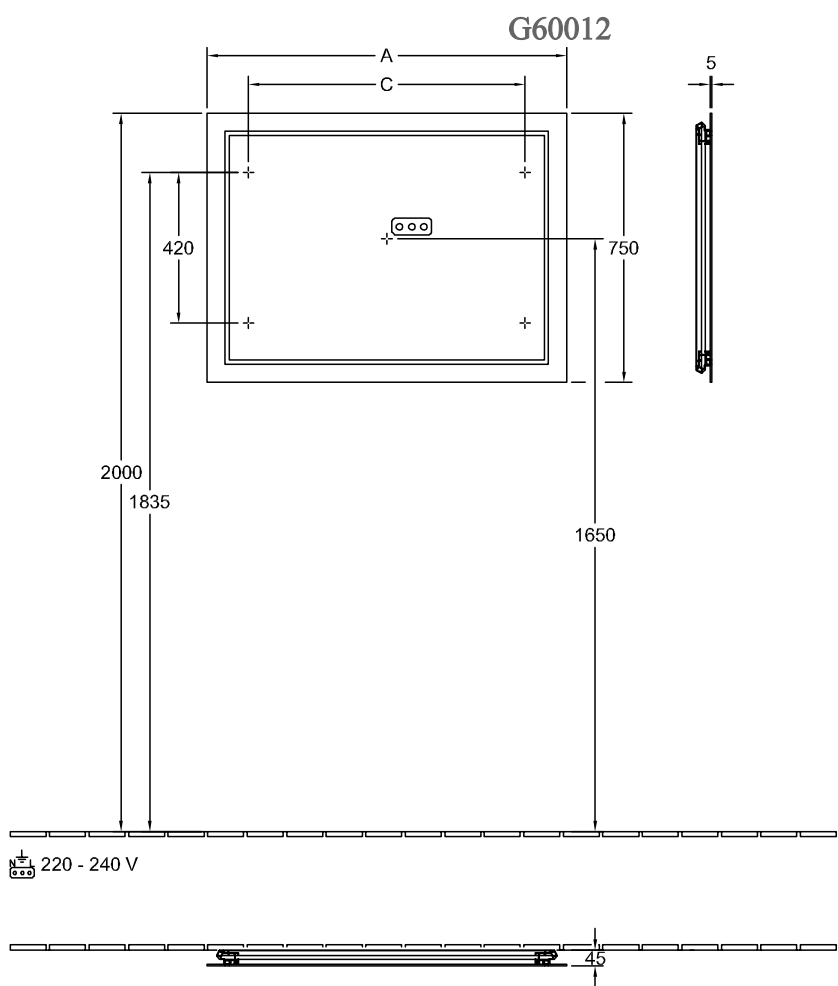

MIRROR FINION

PRODUCT INFORMATION

1. POSITION

Model	G60012
Collection	Finion
PROJECTS	 PREMIUM
Width	1200 mm
Height	750 mm
Depth	45 mm
Weight	16 kg
Description	mirror glass fastening set included LED lighting IP 44 Equipped with: with wall lighting The G999 02 00 remote is required to control the lighting. It is not included in the scope of delivery. Only one control unit is necessary per bathroom. 1x LED / 27 W, 1x LED / 53,9 W 2700 K (neutral white) to 6480 K (daylight white)

Specification texts	Finion; Mirror; mirror glass; Size: 1200 x 750 x 45 mm; Rectangle; fastening set included; LED lighting; IP 44; Equipped with: with wall lighting; The G999 02 00 remote is required to control the lighting. It is not included in the scope of delivery. Only one control unit is necessary per bathroom.; 1x LED / 27 W, 1x LED / 53,9 W; 2700 K (neutral white) to 6480 K (daylight white)
---------------------	--

COLOURS

PREVIEW

COLOUR NAME

ARTICLE NUMBER

EAN

G6001200

4051202654191

TECHNICAL DRAWINGS

	A	C
F600 60 00	600	370
G600 60 00	600	370
G610 60 00	600	370
F600 80 00	800	570
G600 80 00	800	570
G610 80 00	800	570
F600 10 00	1000	770
G600 10 00	1000	770
G610 10 00	1000	770
F600 12 00	1200	970
G600 12 00	1200	970
G610 12 00	1200	970
F600 16 00	1600	1370
G600 16 00	1600	1370
G610 16 00	1600	1370