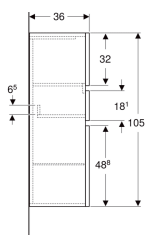

Geberit Renova Plan medium cabinet with two doors and one drawer

Example image

Characteristics

- Wall-hung
- With two doors
- With one drawer
- Opening with recessed handle
- Door with soft closing
- Drawer with soft-closing

- Side cabinet
- Glass shelf
- Fastening material

Art. no.	Colour / surface	B	H	T
501.922.01.1	white / high-gloss coated	39 cm	105 cm	36 cm
501.922.JK.1	lava / matt coated	39 cm	105 cm	36 cm
501.922.00.1	light hickory / foil structured	39 cm	105 cm	36 cm
501.922.JR.1	hickory / foil structured	39 cm	105 cm	36 cm