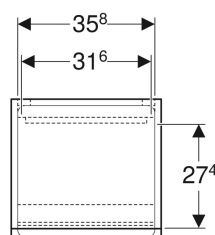

Geberit Renova Plan medium cabinet with two doors and one drawer

Example image

Characteristics

- Wall-hung
- With two doors
- With one drawer
- Opening with recessed handle
- Door with soft closing
- Drawer with soft-closing

- Hinge side left or right
- Movable glass shelf
- Moisture-resistant
- Front made of MDF
- Delivered preassembled

Technical data

Product material | High-compressed three-layer chipboard

Scope of delivery

- Side cabinet
- Glass shelf
- Fastening material

Art. no.	Colour / surface	B	H	T
501.922.01.1	white / high-gloss coated	39 cm	105 cm	36 cm
501.922.JK.1	lava / matt coated	39 cm	105 cm	36 cm
501.922.00.1	light hickory / foil structured	39 cm	105 cm	36 cm
501.922.JR.1	hickory / foil structured	39 cm	105 cm	36 cm