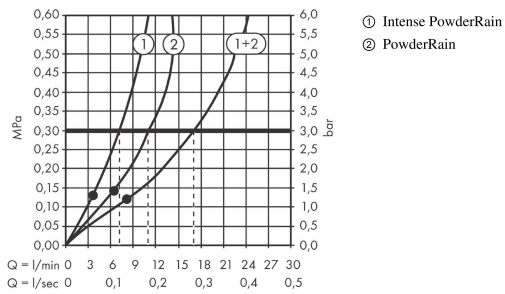

Pulsify

Overhead shower 260 2jet with wall connector

Surfaces: **Matt White** Article Number: **24150700**

Description

product features

- consists of: overhead shower, wall connector
- shower head size: 260 mm
- spray type: PowderRain, Intense PowderRain
- Fast Drain to reduce the dripping time
- ball-joint: overhead shower angle adjustable
- material spray disc: plastic
- spray disc surface: graphite
- maximum flow rate at 3 bar: 11,3 l/min
- flow rate PowderRain spray (at 3 bar): 11,3 l/min
- flow rate Intense PowderRain (at 3 bar): 7,2 l/min
- minimum flow pressure: 1,4 bar
- overhead shower removable for cleaning
- not included: basic set

Technology

Design awards

reddot winner 2021

Product image

Scale drawing

Pulsify
Overhead shower 260 2jet with wall connector
 Surfaces: **Matt White** Article Number: **24150700**

Flowchart

The consumption was measured in combination with the appropriate fittings (thermostat/mixer/in-wall valve) to reflect actual application in practice.