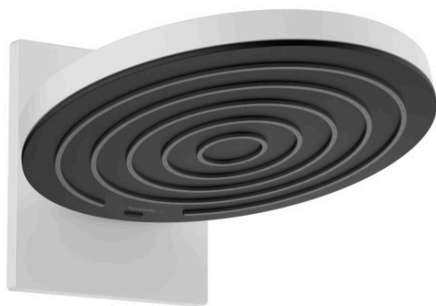

Pulsify

Overhead shower 260 2jet with wall connector

Surfaces: **Matt White** Article Number: **24150700**

Description

product features

- consists of: overhead shower, wall connector
- shower head size: 260 mm
- spray type: PowderRain, Intense PowderRain
- Fast Drain to reduce the dripping time
- ball-joint: overhead shower angle adjustable
- material spray disc: plastic
- spray disc surface: graphite
- maximum flow rate at 3 bar: 11,3 l/min
- flow rate PowderRain spray (at 3 bar): 11,3 l/min
- flow rate Intense PowderRain (at 3 bar): 7,2 l/min
- minimum flow pressure: 1,4 bar
- overhead shower removable for cleaning
- not included: basic set

Technology

Design awards

reddot winner 2021

Product image

Scale drawing

Pulsify
Overhead shower 260 2jet with wall connector
 Surfaces: **Matt White** Article Number: **24150700**

Flowchart

The consumption was measured in combination with the appropriate fittings (thermostat/mixer/in-wall valve) to reflect actual application in practice.