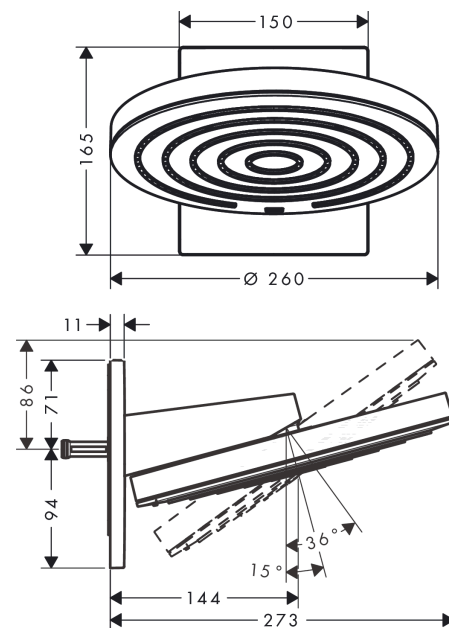

Pulsify

Overhead shower 260 2jet with wall connector

Surfaces: **Matt White** Article Number: **24150700**

Description

product features

- consists of: overhead shower, wall connector
- shower head size: 260 mm
- spray type: PowderRain, Intense PowderRain
- Fast Drain to reduce the dripping time
- ball-joint: overhead shower angle adjustable
- material spray disc: plastic
- spray disc surface: graphite
- maximum flow rate at 3 bar: 11,3 l/min
- flow rate PowderRain spray (at 3 bar): 11,3 l/min
- flow rate Intense PowderRain (at 3 bar): 7,2 l/min
- minimum flow pressure: 1,4 bar
- overhead shower removable for cleaning
- not included: basic set

Technology

Design awards

reddot winner 2021

Product image

Scale drawing

Pulsify
Overhead shower 260 2jet with wall connector
 Surfaces: **Matt White** Article Number: **24150700**

Flowchart

The consumption was measured in combination with the appropriate fittings (thermostat/mixer/in-wall valve) to reflect actual application in practice.