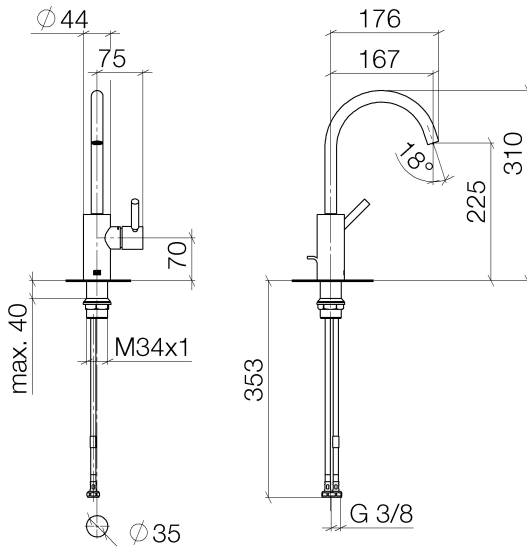

Washbasin - Meta

Single-lever basin mixer without pop-up waste - platinum matt

Article number: 33 505 661-06

- height of mixer 310 mm
- lead-free
- max. flow 5.7 l/min
- 167 mm projection
- height up to aerator 225 mm
- 2x screw-in M 10 x 1 pressure hose, leak-tested
- hole diameter 35 mm
- circular, air-enriched flow
- pivotable spout 360°

platinum matt

Dimensional drawing

All details in mm / inch = mm x 0.0394

Washbasin - Meta

Single-lever basin mixer without pop-up waste - platinum matt

Article number: 33 505 661-06

Flow rate chart

Other finish variants

polished chrome
33 505 661-00

matt black
33 505 661-33

Other finishes on request (x-tra Service)