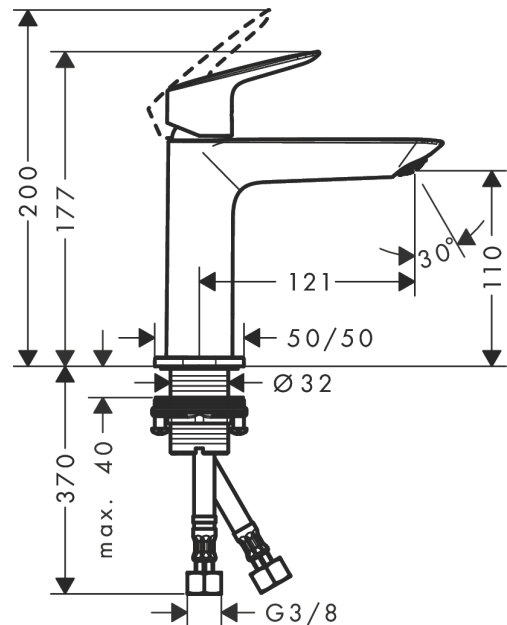

Logis

Single lever basin mixer 110 Fine CoolStart without waste set

Surfaces: **Chrome** Article Number: **71255000**

Description

product features

- ComfortZone 110
- projection 121 mm
- spray type: normal spray
- maximum flow rate at 3 bar: 5 l/min
- ceramic cartridge
- temperature limitation adjustable
- suitable for continuous flow water heaters
- connection type: G 3/8 connections
- connection dimension: DN15
- cold water in middle position

Technology

Product image

Scale drawing

Flowchart