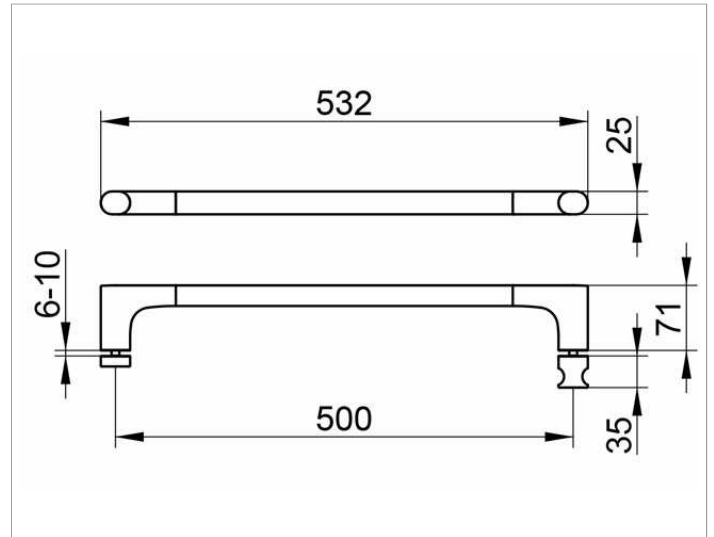

Edition 400

11508010502 Shower door handle

**PRODUCT**

**DRAWING**

**PRODUCT ATTRIBUTES**

with counter plate and handle,  
mountable on the right or left side

**SURFACE**

chrome-plated

**DIMENSION**

500 mm