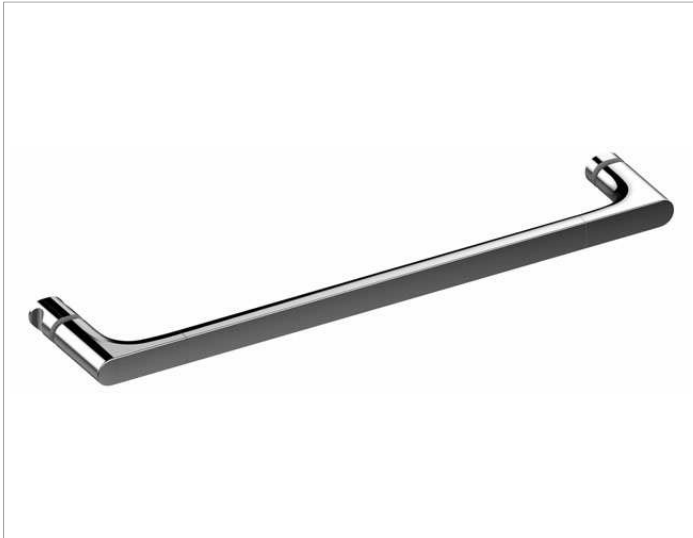

Edition 400

11508010502 Shower door handle

**PRODUCT**

**DRAWING**

**PRODUCT ATTRIBUTES**

with counter plate and handle,  
mountable on the right or left side

**SURFACE**

chrome-plated

**DIMENSION**

500 mm