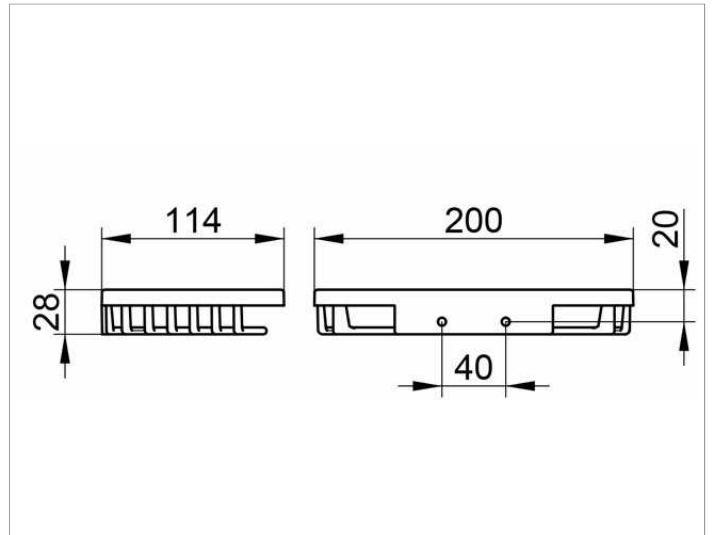

Shower shelves

24942010000 Sponge wire basket

PRODUCT

DRAWING

PRODUCT ATTRIBUTES

removable, with concealed fastening screws

SURFACE

chrome-plated

SPECIFICATIONS

KEUCO SPONGE WIRE BASKET, wall mounted, 24942010000
 chrome-plated sponge wire basket in a functional design,
 easy to clean, removable,
 depth 114 mm, width 200 mm, height 28 mm,
 distance between bore holes 40 mm
 with concealed fastening screws
 incl. corrosion-free mounting material