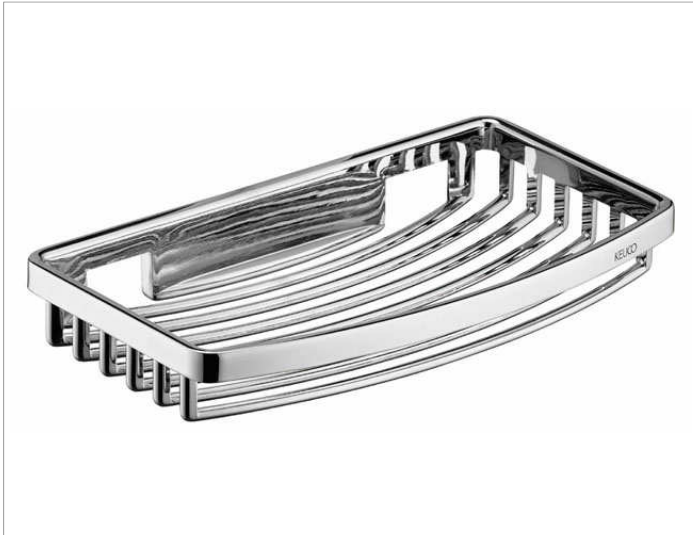

Shower shelves

24942010000 Sponge wire basket

PRODUCT

DRAWING

PRODUCT ATTRIBUTES

removable, with concealed fastening screws

SURFACE

chrome-plated

SPECIFICATIONS

KEUCO SPONGE WIRE BASKET, wall mounted, 24942010000
 chrome-plated sponge wire basket in a functional design,
 easy to clean, removable,
 depth 114 mm, width 200 mm, height 28 mm,
 distance between bore holes 40 mm
 with concealed fastening screws
 incl. corrosion-free mounting material