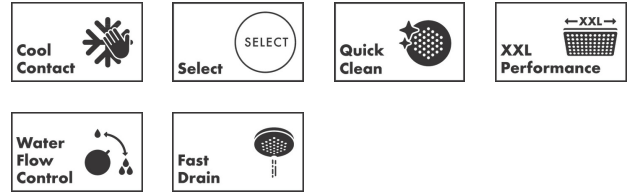

Pulsify

Showerpipe 260 1jet with ShowerTablet Select 400

Surfaces: **Chrome** Article Number: **24220000**

Description

product features

- consists of: overhead shower, hand shower, shower thermostat, shower bar, slider, shower hose
- overhead shower Pulsify 260 1jet
- shower head size overhead shower: 260 mm
- spray type overhead shower: PowderRain
- ball-joint: overhead shower angle adjustable
- spray type hand shower: PowderRain, IntenseRain, Massage spray
- Fast Drain to reduce the dripping time
- removable shower head
- shelf made of plastic
- maximum flow rate at 3 bar: 10,9 l/min
- pipe can be shortened in height
- height-adjustable slider with locking push-button slider
- shower arm length overhead shower: 398 mm
- swivel shower arm
- CoolContact thermostat: Prevents the housing from heating up, making showering even safer
- thermostat ShowerTablet Select 400
- safety lock at 40° C
- convenient diversion via Select button
- simultaneous utilization of 2 functions
- mounting type: exposed installation
- centre distance 150 ± 12 mm
- Thermostat is delivered with buttons hand shower and overhead shower
- Eco-Function: the volume control regulates up to 30% of the water flow

Technology

Design awards

reddot winner 2021