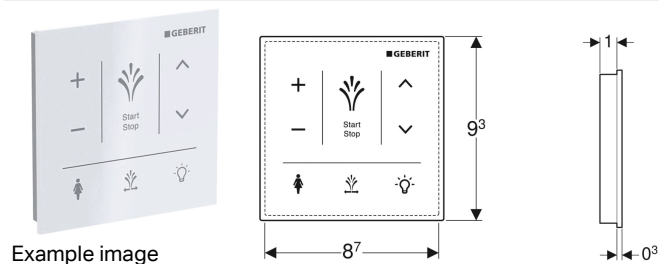

## Wall-mounted control panel for Geberit AquaClean Sela

### Application purposes

- For manual, wireless operation of the shower toilet functions
- For exposed installation
- For Geberit AquaClean Sela

### Technical data

Battery type	CR2032 (3 V)
Service life, supplied battery	~ 2 years
Protection degree	IPX4
Relative humidity	10-100 %
Operating temperature	5-40 °C

- Fastening material

Art. no.	Colour / surface	B	H
147.041.SI.1	white / glass	9.3 cm	9.3 cm
147.041.SJ.1	black / glass	9.3 cm	9.3 cm