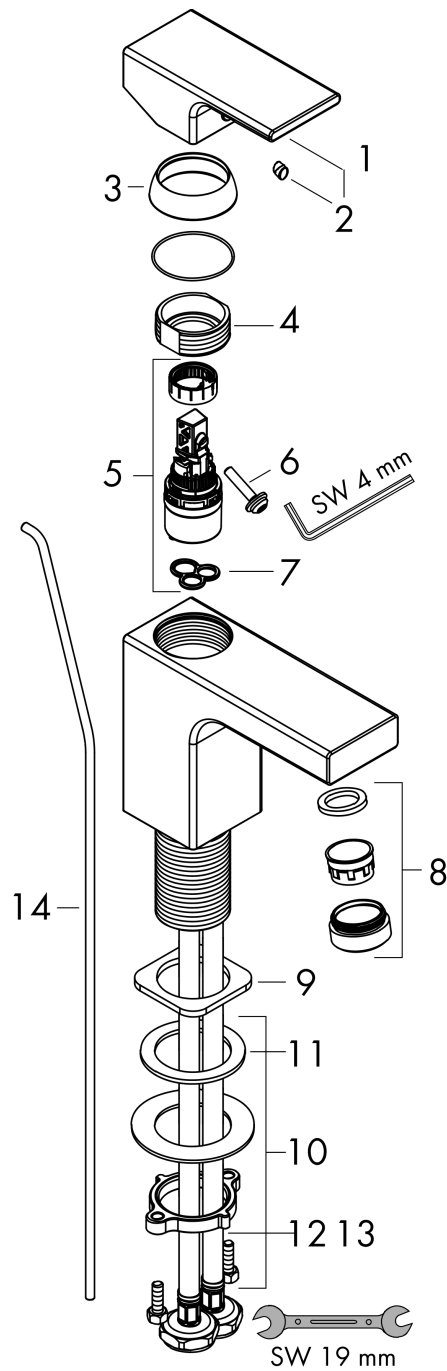

Vernis Shape

Single lever basin mixer 100 with pop-up waste set

Surfaces: **Chrome** Article Number: **71561000**

Description

product features

- consists of: single lever basin mixer, waste set
- ComfortZone 100
- projection 110 mm
- spray type: normal spray
- swiveling spray former
- maximum flow rate at 3 bar: 5 l/min
- ceramic cartridge
- temperature limitation adjustable
- with isolated water conduction - without contact with nickel and lead
- suitable for continuous flow water heaters
- material waste set: synthetic
- connection type: G 3/8 connections
- connection dimension: DN15
- pop-up waste set G 1 1/4

Technology

Product image

Scale drawing

Vernis Shape

Single lever basin mixer 100 with pop-up waste set

Surfaces: **Chrome** Article Number: **71561000**

Flowchart

Vernis Shape
Single lever basin mixer 100 with pop-up waste set
 Surfaces: **Chrome** Article Number: **71561000**

Exploded Drawing

Year of production: >04/21

Vernis Shape

Single lever basin mixer 100 with pop-up waste set

Surfaces: **Chrome** Article Number: **71561000**

Spare part list

Year of production: >04/21

Pos.	Description	Article Number	Price	PU
1	handle	93684000	-	1
2	screw cover	96338000	-	1
3	flange	93680000	-	1
4	nut	93686000	-	1
5	cartridge, assy	97685000	-	1
6	locking screw for handle	95140000	-	1
7	seal	98865000	-	1
8	aerator swivelling M24x1 (5 l/min)	93834000	-	1
9	seal	93687000	-	1
10	fixing set (Ø 32)	13961000	-	1
11	lever collar	97548000	-	1
12	connection hose 600 mm M8x0,75 G3/8	96556000	-	1
13	O-ring 7x1,5	98422000	-	1
14	pull rod	93683000	-	1
a	pop up waste	92168000	-	1
b	fixation extension 35 mm	13898000	-	1