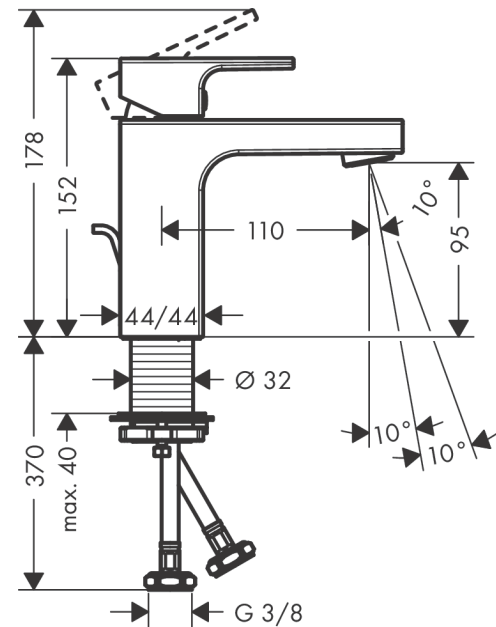

Vernis Shape

Single lever basin mixer 100 with pop-up waste set

Surfaces: **Chrome** Article Number: **71561000**

Description

product features

- consists of: single lever basin mixer, waste set
- ComfortZone 100
- projection 110 mm
- spray type: normal spray
- swiveling spray former
- maximum flow rate at 3 bar: 5 l/min
- ceramic cartridge
- temperature limitation adjustable
- with isolated water conduction - without contact with nickel and lead
- suitable for continuous flow water heaters
- material waste set: synthetic
- connection type: G 3/8 connections
- connection dimension: DN15
- pop-up waste set G 1 1/4

Technology

Product image

Scale drawing

Vernis Shape

Single lever basin mixer 100 with pop-up waste set

Surfaces: **Chrome** Article Number: **71561000**

Flowchart

Vernis Shape
Single lever basin mixer 100 with pop-up waste set
 Surfaces: **Chrome** Article Number: **71561000**

Exploded Drawing

Year of production: >04/21

Vernis Shape

Single lever basin mixer 100 with pop-up waste set

Surfaces: **Chrome** Article Number: **71561000**

Spare part list

Year of production: >04/21

Pos.	Description	Article Number	Price	PU
1	handle	93684000	-	1
2	screw cover	96338000	-	1
3	flange	93680000	-	1
4	nut	93686000	-	1
5	cartridge, assy	97685000	-	1
6	locking screw for handle	95140000	-	1
7	seal	98865000	-	1
8	aerator swivelling M24x1 (5 l/min)	93834000	-	1
9	seal	93687000	-	1
10	fixing set (Ø 32)	13961000	-	1
11	lever collar	97548000	-	1
12	connection hose 600 mm M8x0,75 G3/8	96556000	-	1
13	O-ring 7x1,5	98422000	-	1
14	pull rod	93683000	-	1
a	pop up waste	92168000	-	1
b	fixation extension 35 mm	13898000	-	1