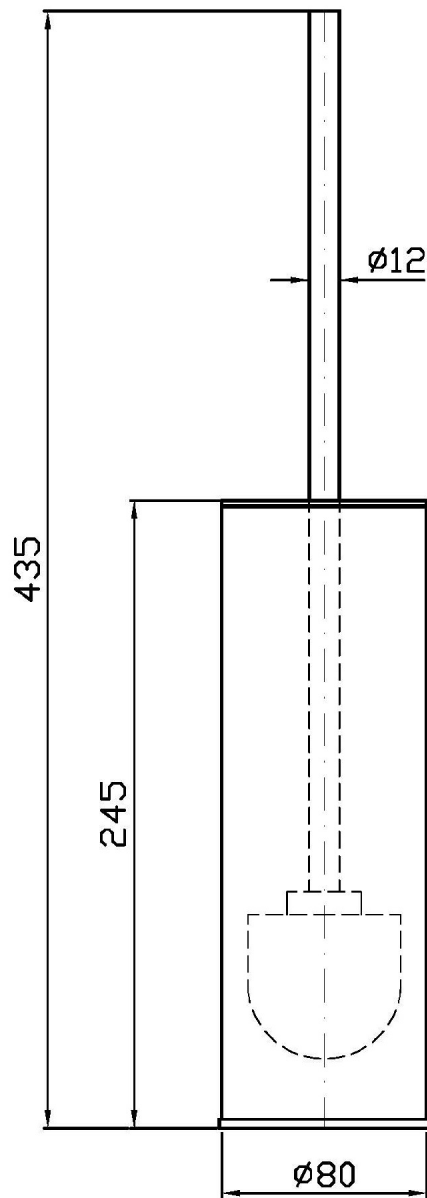

Marchio / Brand ZUCCHETTI

Classe / Class INOX

HELM

ZAD855.X

Porta scopino. / WC brush set, free-standing.

Porta scopino in acciaio inox.

Stainless steel WC brush set, free-standing.

Finiture / Finishes

HELM

ZAD855.X

Disegno Complessivo / Overall Drawing

HELM

ZAD855.X**Pesi e Misure / Weights and Sizes**

Peso (Kg) Weight (lb)	0,98 (Kg)	2,16 (lb)
Volume test (dc3) - (in3)	3,97 (dc3)	242,26 (in3)
h (mm) - (in)	90,00 (mm)	3,54 (in)
L1 (mm) - (in)	100,00 (mm)	3,94 (in)
L2 (mm) - (in)	440,00 (mm)	17,32 (in)