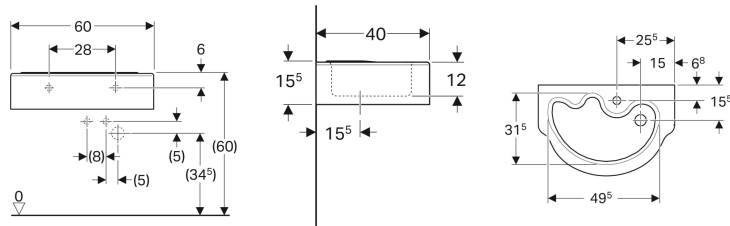

Geberit Bambini washbasin for children

Example image

Application purposes

- For children

Characteristics

- Asymmetrical

- Can be combined with half pedestal

Technical data

Product material

Vitreous china

Art. no.	Colour / surface	Tap hole	Overflow	B	H	T
326060000	white	centred	without	60 cm	15.5 cm	40 cm

Accessories

- Geberit waste outlet with free outlet and valve cover
- Geberit fastening material for washbasin