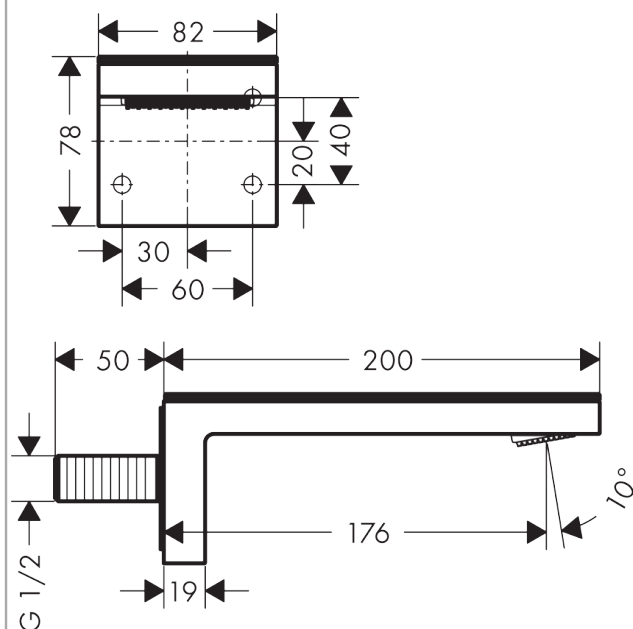

#### product features

- projection 176 mm
- wall-mounted
- plate of glass made of safety glass
- flow rate: 20 l/min
- connection dimension: DN15
- spray type: normal spray

### Scale drawing