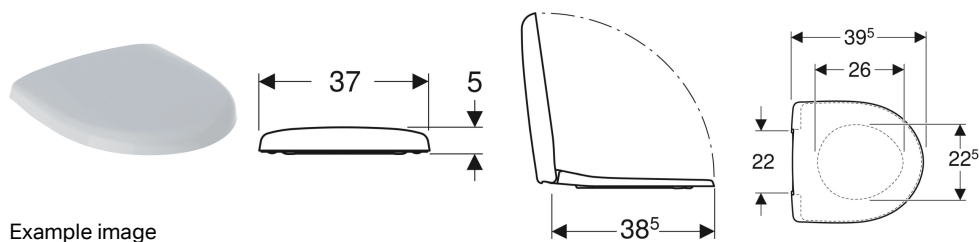

**Geberit Selnova Compact WC seat, fastening from above**

**Characteristics**

- Overlapping WC lid
- Hinges made of metal

**Technical data**

Product material	Duroplast
Fastening distance	22 cm

Art. no.	Colour / surface	Quick-release hinges	Soft-closing mechanism	Fastening	Hinge material
501.877.00.1	white	no	no	from above	Brass chrome-plated
501.878.00.1	white	no	yes	from above	Brass chrome-plated
501.931.00.1	white	yes	yes	from above	Brass chrome-plated