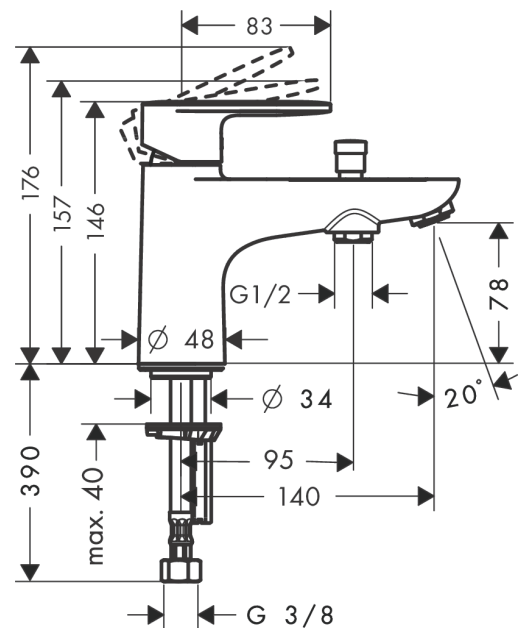

Vernis Blend
Single lever bath and shower mixer Monotrou
 Surfaces: **Chrome** Article Number: **71444000**

Description

product features

- projection 140 mm
- connection type: G 3/8 connections
- spray type mixer: normal spray
- maximum flow rate at 3 bar: 20 l/min
- flow rate for bath spout at 3 bar: 20 l/min
- flow rate of hand shower at 3 bar: 14 l/min
- ceramic cartridge
- temperature limitation adjustable
- diverter with automatic resetting
- intrinsically safe against backflow
- suitable for continuous flow water heaters
- connection dimension: DN15

Product image

Scale drawing

Flowchart