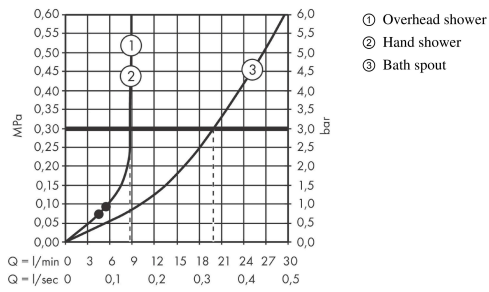

Vernis Shape
Showerpipe 230 1jet EcoSmart with bath thermostat
 Surfaces: **Chrome** Article Number: **26098000**

Description

product features

- consists of: overhead shower, hand shower, bath thermostat, shower hose, shower holder
- overhead shower Vernis Shape 230 1jet
- shower head size overhead shower: 230 x 170 mm
- spray type overhead shower: Rain
- ball-joint: overhead shower angle adjustable
- spray type hand shower: Rain, IntenseRain
- maximum flow rate at 3 bar: 20 l/min
- minimum flow pressure: 1 bar
- operating pressure: min. 1 bar/max. 10 bar
- shower bar diameter: 19 mm
- height-adjustable slider with locking push-button slider
- shower arm length overhead shower: 426 mm
- thermostat Vernis
- safety lock at 40° C
- adjustable hot water limitation
- outlets controlled via turning handle
- will not run two outlets at same time
- mounting type: exposed installation
- connection dimension DN15
- connection thread G 1/2
- centre distance 150 ± 12 mm
- intrinsically safe against backflow

Technology

Product image

Scale drawing

Vernis Shape
Showerpipe 230 1jet EcoSmart with bath thermostat
 Surfaces: **Chrome** Article Number: **26098000**

Flowchart

Vernis Shape
Showerpipe 230 1jet EcoSmart with bath thermostat
 Surfaces: **Chrome** Article Number: **26098000**