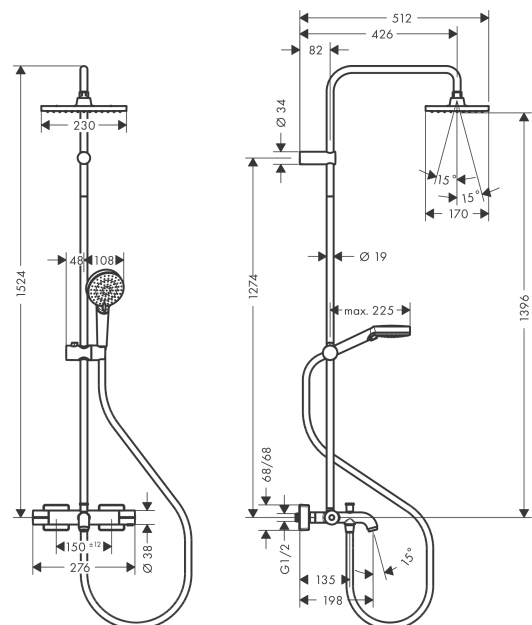

Vernis Shape
Showerpipe 230 1jet EcoSmart with bath thermostat
 Surfaces: **Chrome** Article Number: **26098000**

Description

product features

- consists of: overhead shower, hand shower, bath thermostat, shower hose, shower holder
- overhead shower Vernis Shape 230 1jet
- shower head size overhead shower: 230 x 170 mm
- spray type overhead shower: Rain
- ball-joint: overhead shower angle adjustable
- spray type hand shower: Rain, IntenseRain
- maximum flow rate at 3 bar: 20 l/min
- minimum flow pressure: 1 bar
- operating pressure: min. 1 bar/max. 10 bar
- shower bar diameter: 19 mm
- height-adjustable slider with locking push-button slider
- shower arm length overhead shower: 426 mm
- thermostat Vernis
- safety lock at 40° C
- adjustable hot water limitation
- outlets controlled via turning handle
- will not run two outlets at same time
- mounting type: exposed installation
- connection dimension DN15
- connection thread G 1/2
- centre distance 150 ± 12 mm
- intrinsically safe against backflow

Technology

Product image

Scale drawing

Vernis Shape
Showerpipe 230 1jet EcoSmart with bath thermostat
 Surfaces: **Chrome** Article Number: **26098000**

Flowchart

Vernis Shape
Showerpipe 230 1jet EcoSmart with bath thermostat
 Surfaces: **Chrome** Article Number: **26098000**