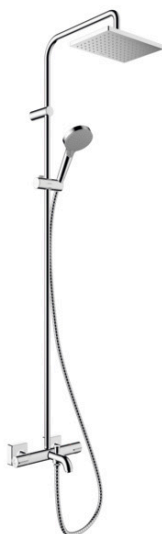

Vernis Shape
Showerpipe 230 1jet EcoSmart with bath thermostat
 Surfaces: **Chrome** Article Number: **26098000**

Description

product features

- consists of: overhead shower, hand shower, bath thermostat, shower hose, shower holder
- overhead shower Vernis Shape 230 1jet
- shower head size overhead shower: 230 x 170 mm
- spray type overhead shower: Rain
- ball-joint: overhead shower angle adjustable
- spray type hand shower: Rain, IntenseRain
- maximum flow rate at 3 bar: 20 l/min
- minimum flow pressure: 1 bar
- operating pressure: min. 1 bar/max. 10 bar
- shower bar diameter: 19 mm
- height-adjustable slider with locking push-button slider
- shower arm length overhead shower: 426 mm
- thermostat Vernis
- safety lock at 40° C
- adjustable hot water limitation
- outlets controlled via turning handle
- will not run two outlets at same time
- mounting type: exposed installation
- connection dimension DN15
- connection thread G 1/2
- centre distance 150 ± 12 mm
- intrinsically safe against backflow

Technology

Product image

Scale drawing

Vernis Shape
Showerpipe 230 1jet EcoSmart with bath thermostat
 Surfaces: **Chrome** Article Number: **26098000**

Flowchart

Vernis Shape
Showerpipe 230 1jet EcoSmart with bath thermostat
 Surfaces: **Chrome** Article Number: **26098000**