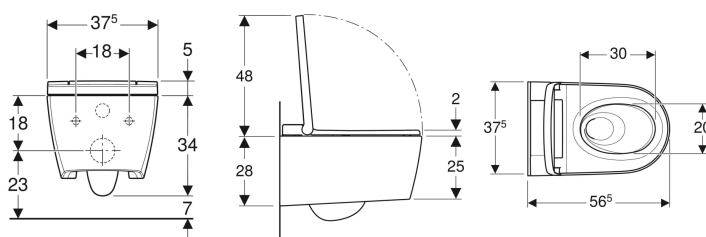

Geberit AquaClean Sela WC complete solution, wall-hung WC

Example image

Application purposes

- For convenient toilet use
- For gently cleaning the anal and vaginal areas with water

Characteristics

- Water heating via continuous flow heater
- Anal shower with WhirlSpray shower technology
- Separate Lady shower nozzle in protected park position
- Adjustable shower water temperature
- Spray intensity can be set to five different levels
- Spray arm can be set to five different positions
- Adjustable oscillating spray (automatic forward and reverse motion of the spray arm)
- Automatic pre- and postrinsing of the spray nozzle with fresh water
- Descaling programme
- Rimless WC ceramic appliance featuring TurboFlush flush technology
- Washdown WC with special glaze KeraTect
- User detection
- WC seat ring and WC lid with soft-closing mechanism
- WC lid with SoftOpening
- Activation of the orientation light via brightness sensor
- Orientation light can be set in seven colours
- Functions and settings via remote control
- Four user profiles can be programmed
- Compatible with Geberit Home App
- Water supply connection on the left, hidden behind the WC ceramic

- Mains connection with flexible three-wire sheathed cable, on the right side, hidden behind the WC ceramic
- External water supply connection on the left possible with accessories
- External mains connection with power outlet on the right possible
- Approval in accordance with (DIN) EN 1717 / (DIN) EN 13077

Scope of delivery

- Water supply connection set for Geberit Sigma concealed cistern 12 cm and Geberit Omega concealed cistern 12 cm, installation height 112 cm
- Female socket for mains connection
- Sound insulation set
- Spray shield
- Descaling agent, 125 ml
- Cleaning set
- Connection set for WC, ø 90 mm
- Remote control with wall-mounted case and battery CR2032
- Fastening material