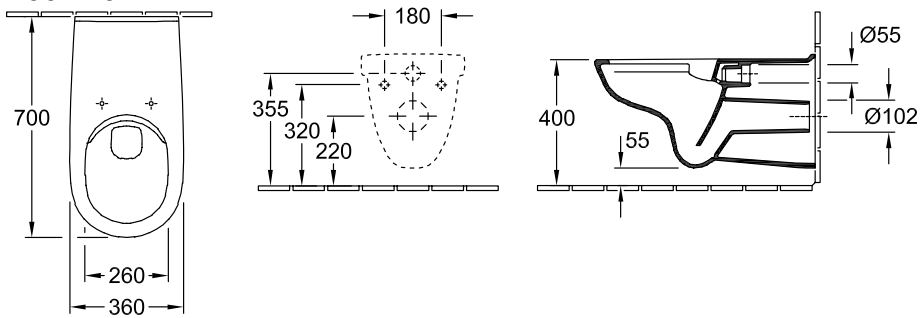

TECHNICAL DRAWINGS

4601R0