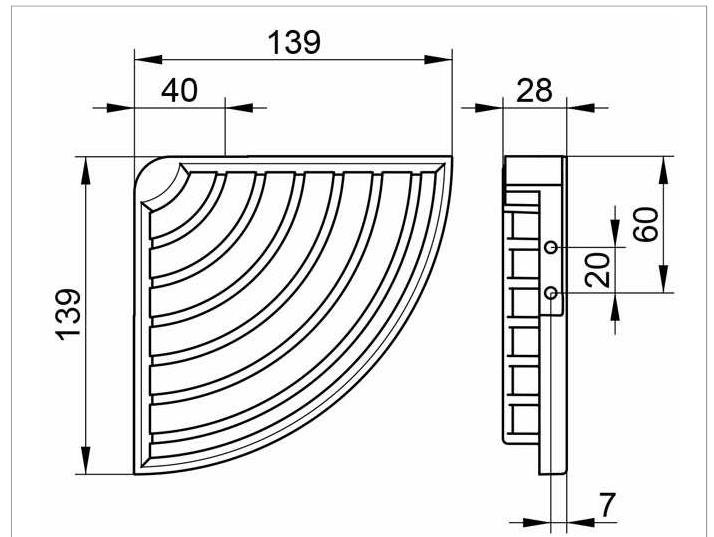

**Shower shelves**

**2494301000 Soap wire basket for corner installation**

**PRODUCT**

**DRAWING**

**PRODUCT ATTRIBUTES**

removable, with concealed fastening screws

**SURFACE**

chrome-plated

**SPECIFICATIONS**

KEUCO SOAP WIRE BASKET for corner installation, wall mounted, 2494301000  
 chrome-plated soap wire basket for corner installation in a functional design,  
 easy to clean, removable  
 total depth 133 mm, width 197 mm, height 28 mm,  
 leg length 140 mm  
 with concealed fastening screws  
 incl. corrosion-free mounting material