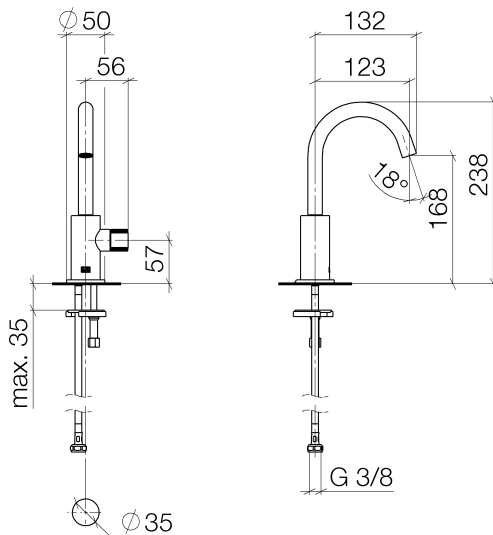

Washbasin - Meta

Pillar tap cold water - polished chrome

Article number: 17 500 661-00

- height of mixer 238 mm
- lead-free
- max. flow 5.7 l/min
- 123 mm projection
- height up to aerator 168 mm
- 1/2" connection
- hole diameter 35 mm
- rosette Ø 50 mm
- circular, air-enriched flow
- pivotable spout 360°

polished chrome

Dimensional drawing

All details in mm / inch = mm x 0.0394

Washbasin - Meta

Pillar tap cold water - polished chrome

Article number: 17 500 661-00

Flow rate chart

Other finish variants