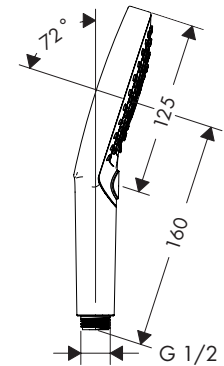

Raindance Select S
120 3jet P
26014000