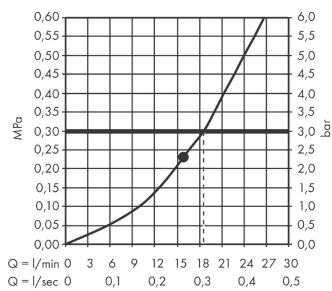

AXOR ShowerSolutions
Overhead shower 300 1jet with shower arm
Surfaces: **Chrome** Article Number: **35300000**

Flowchart

The consumption was measured in combination with the appropriate fittings (thermostat/mixer/
in-wall valve) to reflect actual application in practice.