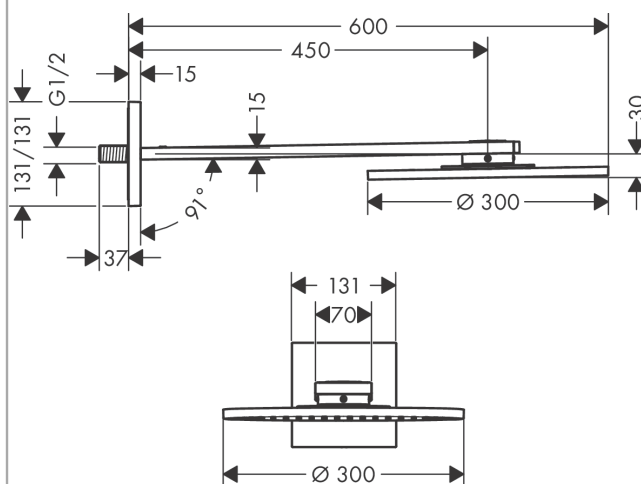

AXOR ShowerSolutions
Overhead shower 300 1jet with shower arm
Surfaces: **Chrome**   Article Number: **35300000**

Description

product features

- consists of: overhead shower, shower arm
- shower head size: 300 mm
- shower arm length: 450 mm
- spray type: PowderRain
- flow rate PowderRain (at 3 bar): 17 l/min
- dynamic spray nozzles move out while using
- fully chrome-plated spray disc
- material spray disc: metal
- overhead shower for cleaning removable
- ServiceCard with sieve and flow restrictor can be removed without tools for cleaning purpose
- installation: wall
- connection thread G ½
- connection dimension: DN15

Technology

Design awards

Product image

Scale drawing