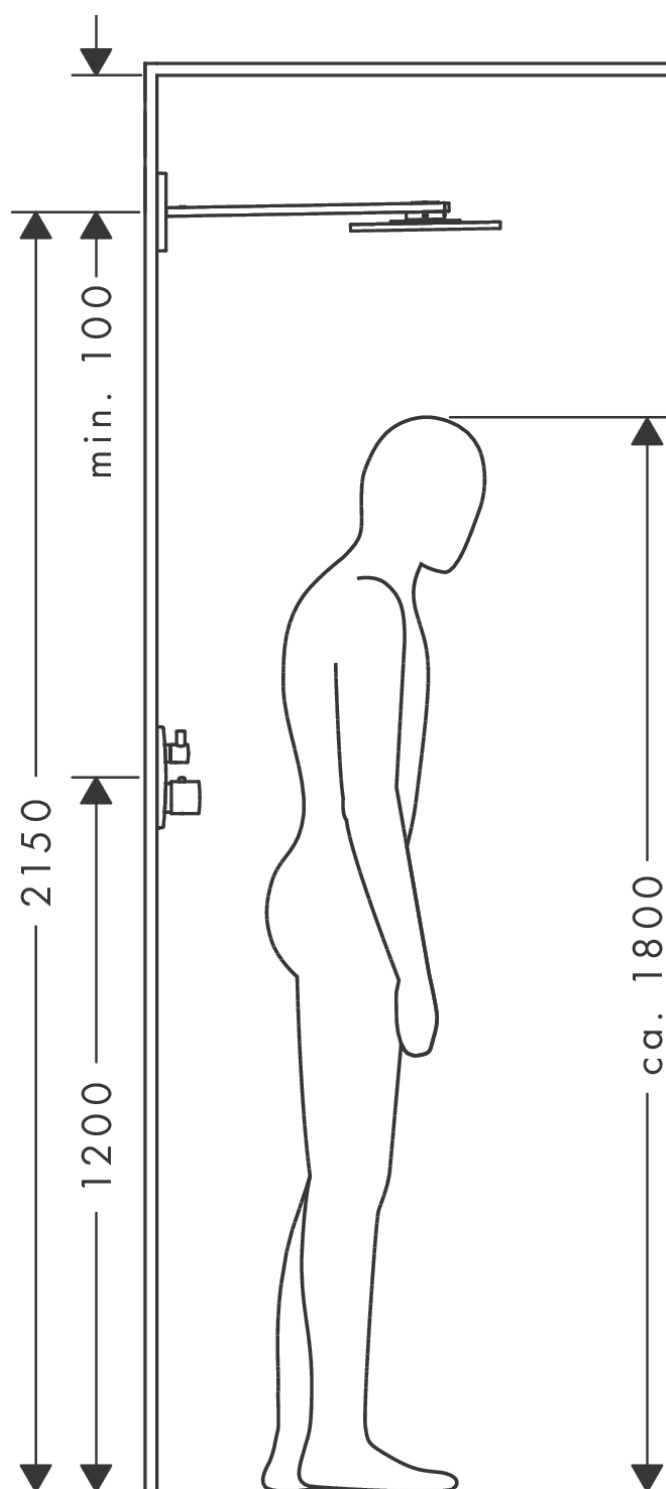

AXOR ShowerSolutions
Overhead shower 300 1jet with shower arm
Surfaces: **Chrome** Article Number: **35300000**

Installation examples