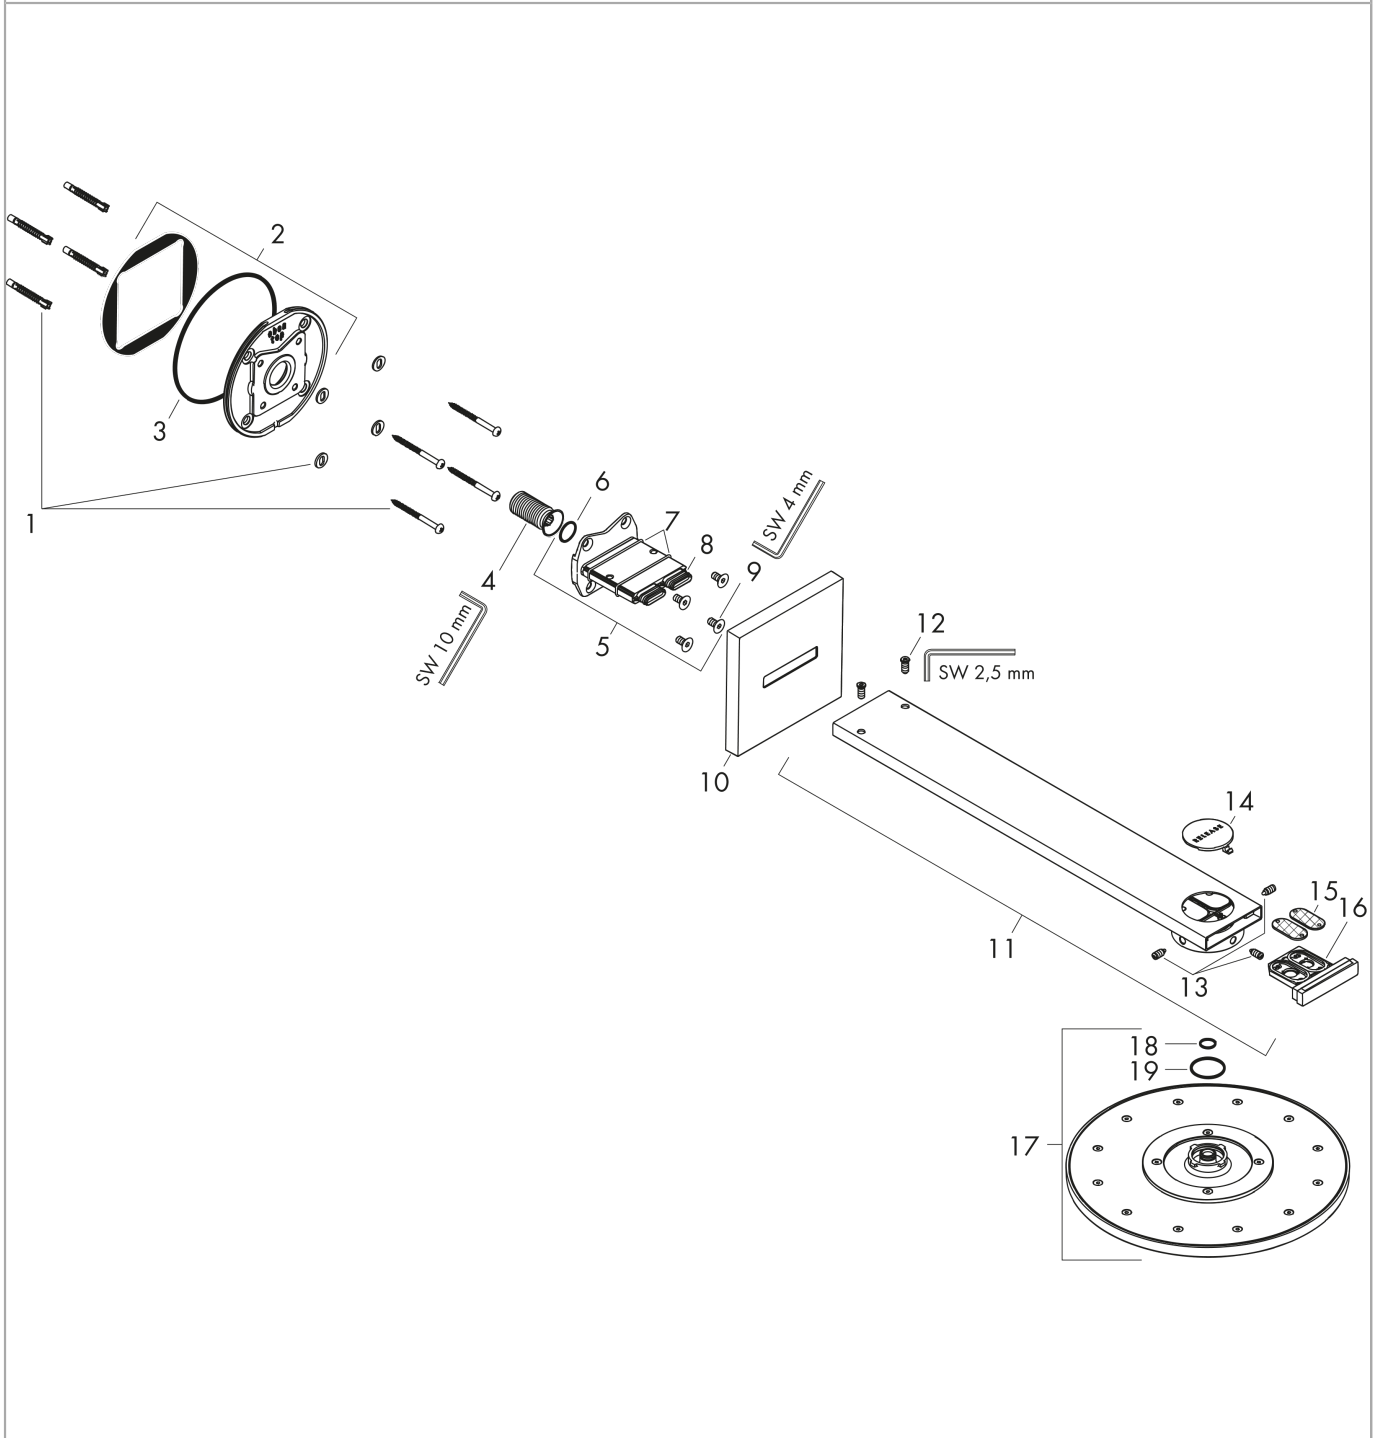

AXOR ShowerSolutions
Overhead shower 300 1jet with shower arm
Surfaces: **Chrome** Article Number: **35300000**

Exploded Drawing

Year of production: >10/18

AXOR ShowerSolutions
Overhead shower 300 1jet with shower arm
Surfaces: **Chrome** Article Number: **35300000**

Spare part list

Year of production: >10/18

Pos.	Description	Article Number	PC	PU
1	mounting set	96179000	0	1
2	wall flange	93455000	0	1
3	O-ring 120x2,5	93399000	0	1
4	connecting thread G½	93419000	0	1
5	adapter for overhead shower	93456000	0	1
6	O-ring 17x1,5	98137000	0	1
7	O-Ring 30x2	98186000	0	1
8	O-Ring 14x1,5	98201000	0	1
9	screw	93431000	0	1
10	escutcheon	93400000	0	1
11	shower arm	93404000	0	1
12	screw	92137000	0	1
13	set of screws	93454000	0	1
14	press switch	93401000	0	1
15	filter	93402000	0	1
16	service unit	93403000	0	1
17	head shower	93451000	0	1
18	O-ring 12x1,5	98430000	0	1
19	O-Ring 28x2	98194000	0	1