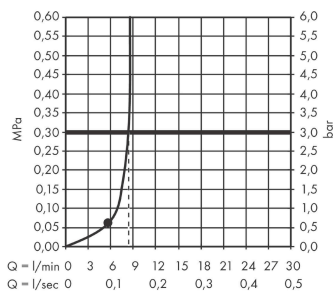

Vernis Shape

Overhead shower 230 1jet EcoSmart

Surfaces: **Matt Black** Article Number: **26283670**

Description

product features

- shower head size: 230 x 170 mm
- spray type: Rain
- ball-joint: overhead shower angle adjustable
- material spray disc: plastic
- maximum flow rate at 3 bar: 8,7 l/min
- minimum flow pressure: 1 bar
- overhead shower removable for cleaning
- installation: ceiling or wall
- connection thread G ½
- connection dimension: DN15

Technology

Product image

Scale drawing

Flowchart

The consumption was measured in combination with the appropriate fittings (thermostat/mixer/in-wall valve) to reflect actual application in practice.