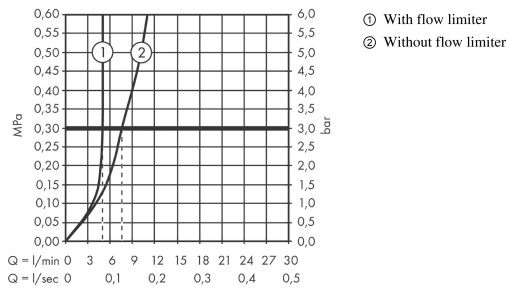

AXOR Uno
Single lever basin mixer 80 zero handle without pull-rod
 Surfaces: **Chrome** Article Number: **45005000**

Description

product features

- consists of: single lever basin mixer, waste set
- ComfortZone 80
- projection 108 mm
- laminar spray
- flow rate at 3 bar: 5 l/min
- ceramic cartridge
- temperature limitation adjustable
- suitable for continuous flow water heaters
- non-closing waste set
- connection dimension: DN15

Technology

Design awards

Product image

Scale drawing

AXOR Uno
Single lever basin mixer 80 zero handle without pull-rod
 Surfaces: **Chrome** Article Number: **45005000**

Flowchart

AXOR Uno
Single lever basin mixer 80 zero handle without pull-rod
 Surfaces: **Chrome** Article Number: **45005000**