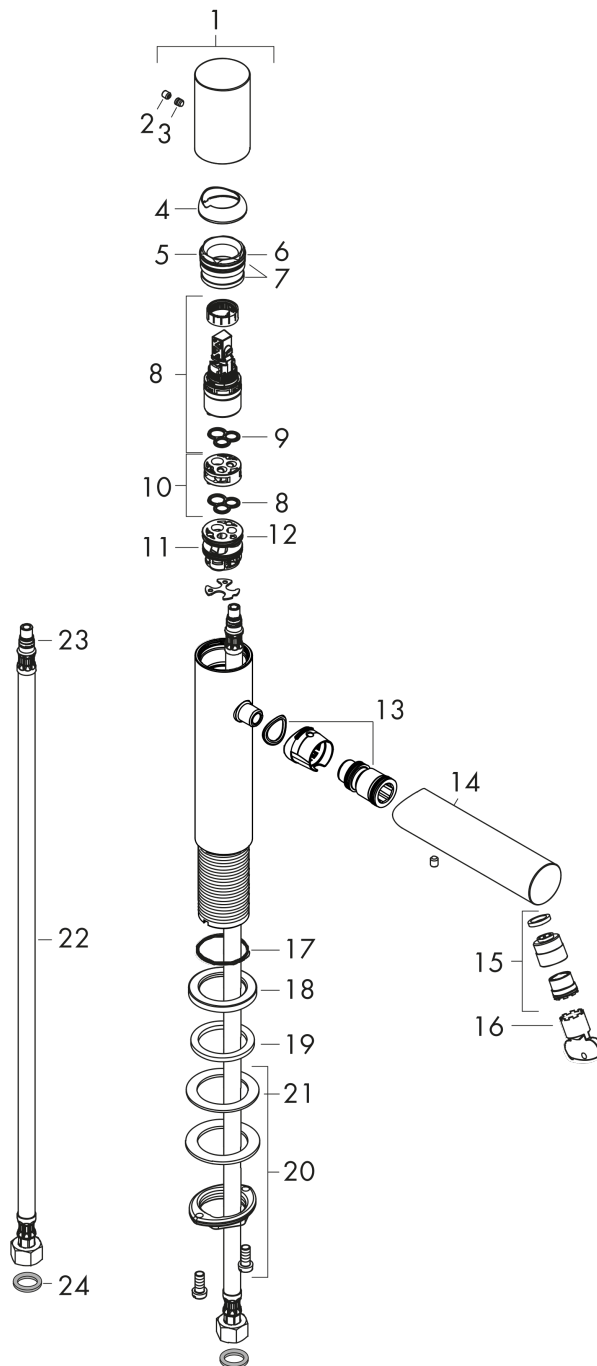

AXOR Uno
Single lever basin mixer 80 zero handle without pull-rod
 Surfaces: **Chrome** Article Number: **45005000**

Description

product features

- consists of: single lever basin mixer, waste set
- ComfortZone 80
- projection 108 mm
- laminar spray
- flow rate at 3 bar: 5 l/min
- ceramic cartridge
- temperature limitation adjustable
- suitable for continuous flow water heaters
- non-closing waste set
- connection dimension: DN15

Technology

Design awards

Product image

Scale drawing

AXOR Uno
Single lever basin mixer 80 zero handle without pull-rod
 Surfaces: **Chrome** Article Number: **45005000**

Flowchart

AXOR Uno
Single lever basin mixer 80 zero handle without pull-rod
 Surfaces: **Chrome** Article Number: **45005000**

Exploded Drawing

Year of production: >04/17

AXOR Uno
Single lever basin mixer 80 zero handle without pull-rod
 Surfaces: **Chrome** Article Number: **45005000**

Spare part list

Year of production: >04/17

Pos.	Description	Article Number	PC	PU
1	handle	92887000	0	1
2	screw cover	95181000	0	1
3	hollow set screw M6x8	98444000	0	1
4	flange	93116000	0	1
5	nut	92689000	0	1
6	O-ring 25x1,5	98146000	0	1
7	O-ring 27x1,5	92527000	0	1
8	cartridge, assy	97685000	0	1
9	seal	98865000	0	1
10	adapter for cartridge	92628000	0	1
11	adapter for cartridge	98866000	0	1
12	O-ring 23x2	98398000	0	1
13	O-ring 16x2	98133000	0	1
14	spout cpl.	92892000	0	1
15	aerator laminar M18x1 (5 l/min)	92896000	0	1
16	special tool	98987000	0	1
17	O-ring 30x1,5	98433000	0	1
18	escutcheon Ø 46 mm	95268000	0	1
19	flat seal	98749000	0	1
20	fixing set (Ø 32)	13961000	0	1
21	lever collar	97548000	0	1
22	connection hose 450 mm M8x0,75 G3/8	97206000	0	1
23	O-ring 7x1,5	98422000	0	1
24	sealing set	95581000	0	1
a	pop up waste	50001000	0	1
b	fixation extension 35 mm	13898000	0	1