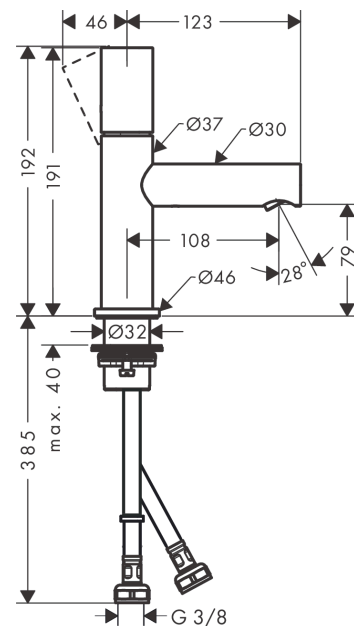

AXOR Uno
Single lever basin mixer 80 zero handle without pull-rod
 Surfaces: **Chrome** Article Number: **45005000**

Description

product features

- consists of: single lever basin mixer, waste set
- ComfortZone 80
- projection 108 mm
- laminar spray
- flow rate at 3 bar: 5 l/min
- ceramic cartridge
- temperature limitation adjustable
- suitable for continuous flow water heaters
- non-closing waste set
- connection dimension: DN15

Technology

Design awards

Product image

Scale drawing

AXOR Uno
Single lever basin mixer 80 zero handle without pull-rod
 Surfaces: **Chrome** Article Number: **45005000**

Flowchart

AXOR Uno
Single lever basin mixer 80 zero handle without pull-rod
 Surfaces: **Chrome** Article Number: **45005000**

Exploded Drawing

Year of production: >04/17

AXOR Uno
Single lever basin mixer 80 zero handle without pull-rod
 Surfaces: **Chrome** Article Number: **45005000**

Spare part list

Year of production: >04/17

Pos.	Description	Article Number	PC	PU
1	handle	92887000	0	1
2	screw cover	95181000	0	1
3	hollow set screw M6x8	98444000	0	1
4	flange	93116000	0	1
5	nut	92689000	0	1
6	O-ring 25x1,5	98146000	0	1
7	O-ring 27x1,5	92527000	0	1
8	cartridge, assy	97685000	0	1
9	seal	98865000	0	1
10	adapter for cartridge	92628000	0	1
11	adapter for cartridge	98866000	0	1
12	O-ring 23x2	98398000	0	1
13	O-ring 16x2	98133000	0	1
14	spout cpl.	92892000	0	1
15	aerator laminar M18x1 (5 l/min)	92896000	0	1
16	special tool	98987000	0	1
17	O-ring 30x1,5	98433000	0	1
18	escutcheon Ø 46 mm	95268000	0	1
19	flat seal	98749000	0	1
20	fixing set (Ø 32)	13961000	0	1
21	lever collar	97548000	0	1
22	connection hose 450 mm M8x0,75 G3/8	97206000	0	1
23	O-ring 7x1,5	98422000	0	1
24	sealing set	95581000	0	1
a	pop up waste	50001000	0	1
b	fixation extension 35 mm	13898000	0	1