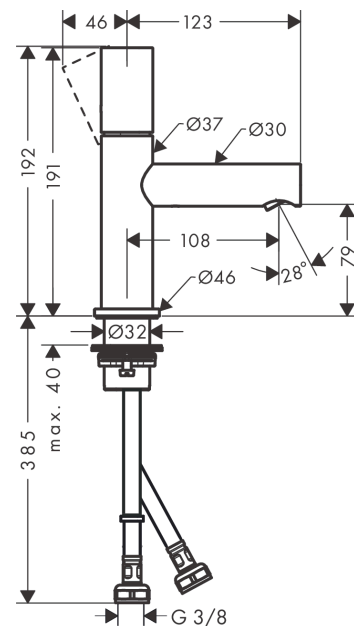

AXOR Uno
Single lever basin mixer 80 zero handle without pull-rod
 Surfaces: **Polished Brass** Article Number: **45005930**

Description

product features

- consists of: single lever basin mixer, waste set
- ComfortZone 80
- projection 108 mm
- laminar spray
- flow rate at 3 bar: 5 l/min
- ceramic cartridge
- temperature limitation adjustable
- suitable for continuous flow water heaters
- non-closing waste set
- connection dimension: DN15

Technology

Design awards

Product image

Scale drawing

AXOR Uno
Single lever basin mixer 80 zero handle without pull-rod
 Surfaces: **Polished Brass** Article Number: **45005930**

Flowchart

AXOR Uno
Single lever basin mixer 80 zero handle without pull-rod
 Surfaces: **Polished Brass** Article Number: **45005930**

Exploded Drawing

Year of production: >04/17

AXOR Uno
Single lever basin mixer 80 zero handle without pull-rod
 Surfaces: **Polished Brass** Article Number: **45005930**

Spare part list

Year of production: >04/17

Pos.	Description	Article Number	PC	PU
1	handle	92887930	0	1
2	screw cover	95181000	0	1
3	hollow set screw M6x8	98444000	0	1
4	flange	93116930	0	1
5	nut	92689000	0	1
6	O-ring 25x1,5	98146000	0	1
7	O-ring 27x1,5	92527000	0	1
8	cartridge, assy	97685000	0	1
9	seal	98865000	0	1
10	adapter for cartridge	92628000	0	1
11	adapter for cartridge	98866000	0	1
12	O-ring 23x2	98398000	0	1
13	O-ring 16x2	98133000	0	1
14	spout cpl.	92892930	0	1
15	aerator laminar M18x1 (5 l/min)	92896930	0	1
16	special tool	98987000	0	1
17	O-ring 30x1,5	98433000	0	1
18	escutcheon Ø 46 mm	95268930	0	1
19	flat seal	98749000	0	1
20	fixing set (Ø 32)	13961000	0	1
21	lever collar	97548000	0	1
22	fixation extension 35 mm	13898000	0	1
23	connection hose 450 mm M8x0,75 G3/8	97206000	0	1
24	O-ring 7x1,5	98422000	0	1
25	sealing set	95581000	0	1
a	pop up waste	50001930	0	1