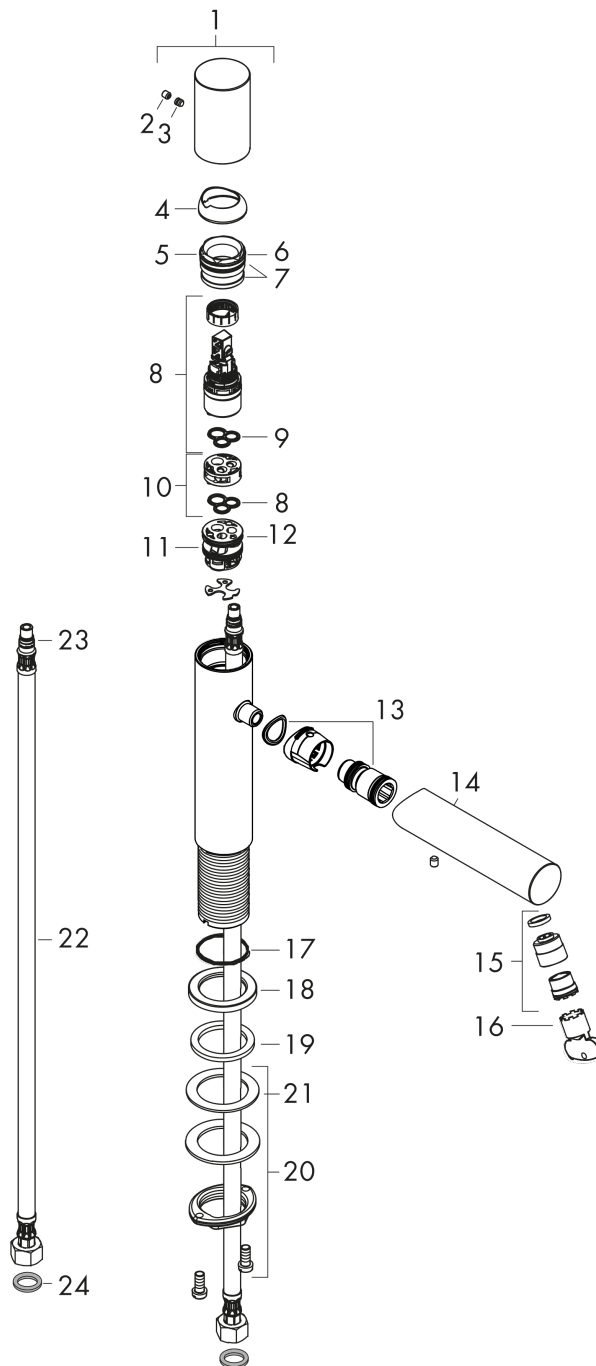

AXOR Uno
Single lever basin mixer 80 zero handle without pull-rod
 Surfaces: **Polished Brass** Article Number: **45005930**

Description

product features

- consists of: single lever basin mixer, waste set
- ComfortZone 80
- projection 108 mm
- laminar spray
- flow rate at 3 bar: 5 l/min
- ceramic cartridge
- temperature limitation adjustable
- suitable for continuous flow water heaters
- non-closing waste set
- connection dimension: DN15

Technology

Design awards

Product image

Scale drawing

AXOR Uno
Single lever basin mixer 80 zero handle without pull-rod
 Surfaces: **Polished Brass** Article Number: **45005930**

Flowchart

AXOR Uno
Single lever basin mixer 80 zero handle without pull-rod
 Surfaces: **Polished Brass** Article Number: **45005930**

Exploded Drawing

Year of production: >04/17

AXOR Uno
Single lever basin mixer 80 zero handle without pull-rod
 Surfaces: **Polished Brass** Article Number: **45005930**

Spare part list

Year of production: >04/17

Pos.	Description	Article Number	PC	PU
1	handle	92887930	0	1
2	screw cover	95181000	0	1
3	hollow set screw M6x8	98444000	0	1
4	flange	93116930	0	1
5	nut	92689000	0	1
6	O-ring 25x1,5	98146000	0	1
7	O-ring 27x1,5	92527000	0	1
8	cartridge, assy	97685000	0	1
9	seal	98865000	0	1
10	adapter for cartridge	92628000	0	1
11	adapter for cartridge	98866000	0	1
12	O-ring 23x2	98398000	0	1
13	O-ring 16x2	98133000	0	1
14	spout cpl.	92892930	0	1
15	aerator laminar M18x1 (5 l/min)	92896930	0	1
16	special tool	98987000	0	1
17	O-ring 30x1,5	98433000	0	1
18	escutcheon Ø 46 mm	95268930	0	1
19	flat seal	98749000	0	1
20	fixing set (Ø 32)	13961000	0	1
21	lever collar	97548000	0	1
22	fixation extension 35 mm	13898000	0	1
23	connection hose 450 mm M8x0,75 G3/8	97206000	0	1
24	O-ring 7x1,5	98422000	0	1
25	sealing set	95581000	0	1
a	pop up waste	50001930	0	1