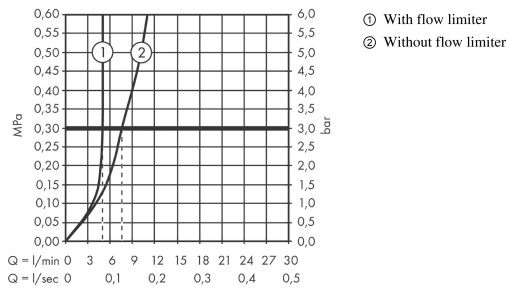

Technology

Design awards

Product image

Scale drawing

AXOR Uno
Single lever basin mixer 80 zero handle without pull-rod
 Surfaces: **Polished Brass** Article Number: **45005930**

Flowchart

AXOR Uno
Single lever basin mixer 80 zero handle without pull-rod
 Surfaces: **Polished Brass** Article Number: **45005930**