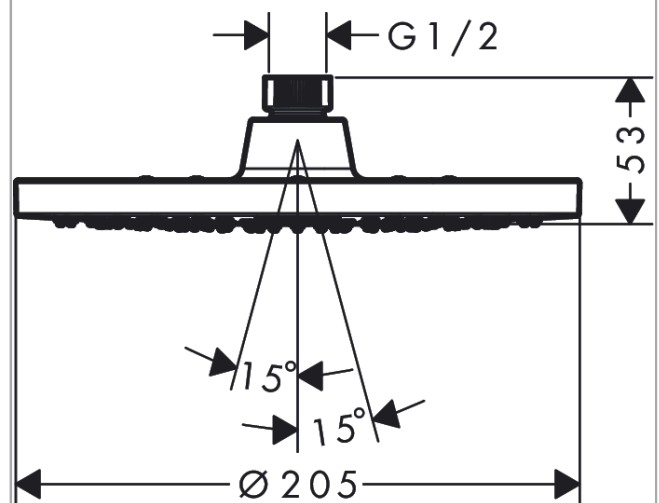

Vernis Blend

Overhead shower 200 1jet

Surfaces: **Chrome** Article Number: **26271000**

Description

product features

- shower head size: 205 mm
- spray type: Rain
- ball-joint: overhead shower angle adjustable
- material spray disc: plastic
- maximum flow rate at 3 bar: 12,4 l/min
- minimum flow pressure: 1 bar
- overhead shower removable for cleaning
- installation: ceiling or wall
- connection thread G 1/2
- connection dimension: DN15

Technology

Product image

Scale drawing

Flowchart

The consumption was measured in combination with the appropriate fittings (thermostat/mixer/ in-wall valve) to reflect actual application in practice.

Vernis Blend
Overhead shower 200 1jet
Surfaces: **Chrome** Article Number: **26271000**

Exploded Drawing

Year of production: >04/21

Vernis Blend
Overhead shower 200 1jet
 Surfaces: **Chrome** Article Number: **26271000**

Spare part list

Year of production: >04/21

Pos.	Description	Article Number	Price	PU
1	filter packing	94246000	-	1