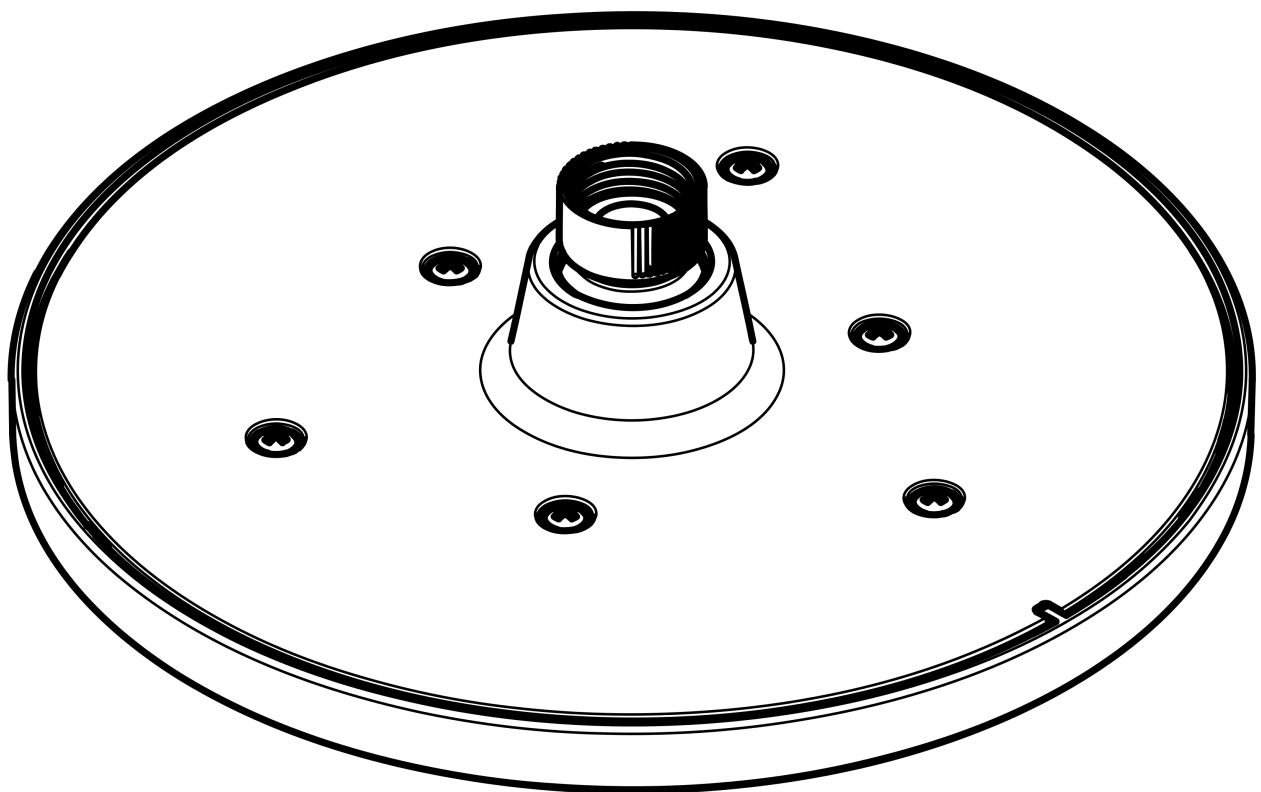

Vernis Blend

Overhead shower 200 1jet

Surfaces: **Chrome** Article Number: **26271000**

Description

product features

- shower head size: 205 mm
- spray type: Rain
- ball-joint: overhead shower angle adjustable
- material spray disc: plastic
- maximum flow rate at 3 bar: 12,4 l/min
- minimum flow pressure: 1 bar
- overhead shower removable for cleaning
- installation: ceiling or wall
- connection thread G 1/2
- connection dimension: DN15

Technology

Product image

Scale drawing

Flowchart

The consumption was measured in combination with the appropriate fittings (thermostat/mixer/ in-wall valve) to reflect actual application in practice.

Vernis Blend
Overhead shower 200 1jet
Surfaces: **Chrome** Article Number: **26271000**

Exploded Drawing

Year of production: >04/21

Vernis Blend
Overhead shower 200 1jet
 Surfaces: **Chrome** Article Number: **26271000**

Spare part list

Year of production: >04/21

Pos.	Description	Article Number	Price	PU
1	filter packing	94246000	-	1