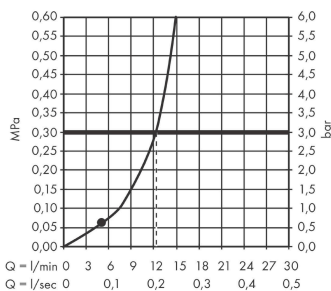

Vernis Blend

Overhead shower 200 1jet

Surfaces: **Chrome** Article Number: **26271000**

Description

product features

- shower head size: 205 mm
- spray type: Rain
- ball-joint: overhead shower angle adjustable
- material spray disc: plastic
- maximum flow rate at 3 bar: 12,4 l/min
- minimum flow pressure: 1 bar
- overhead shower removable for cleaning
- installation: ceiling or wall
- connection thread G 1/2
- connection dimension: DN15

Technology

Product image

Scale drawing

Flowchart

The consumption was measured in combination with the appropriate fittings (thermostat/mixer/ in-wall valve) to reflect actual application in practice.

Vernis Blend
Overhead shower 200 1jet
Surfaces: **Chrome** Article Number: **26271000**