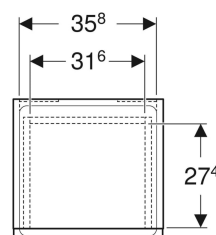

Geberit Renova Plan low cabinet with one door and one drawer

Example image

Characteristics

- Wall-hung
- With one door
- With one drawer
- Opening with recessed handle
- Door with soft closing
- Drawer with soft-closing

- Movable glass shelf
- Hinge side left or right
- Moisture-resistant
- Front made of MDF
- Delivered preassembled

Technical data

Product material | High-compressed three-layer chipboard

Scope of delivery

- Low cabinet
- Glass shelf

- Fastening material

Art. no.	Colour / surface	B	H	T
501.921.01.1	white / high-gloss coated	39 cm	70 cm	36 cm
501.921.JK.1	lava / matt coated	39 cm	70 cm	36 cm
501.921.00.1	light hickory / foil structured	39 cm	70 cm	36 cm
501.921.JR.1	hickory / foil structured	39 cm	70 cm	36 cm