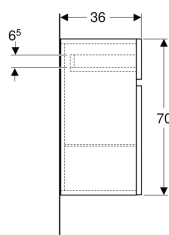

Geberit Renova Plan low cabinet with one door and one drawer

Example image

Characteristics

- Wall-hung
- With one door
- With one drawer
- Opening with recessed handle
- Door with soft closing
- Drawer with soft-closing

- Low cabinet
- Glass shelf

- Fastening material

Art. no.	Colour / surface	B	H	T
501.921.01.1	white / high-gloss coated	39 cm	70 cm	36 cm
501.921.JK.1	lava / matt coated	39 cm	70 cm	36 cm
501.921.00.1	light hickory / foil structured	39 cm	70 cm	36 cm
501.921.JR.1	hickory / foil structured	39 cm	70 cm	36 cm