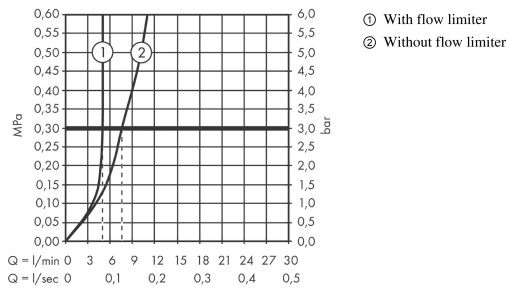

AXOR Uno
Single lever basin mixer 200 zero handle without pull-rod
 Surfaces: **Brushed Nickel** Article Number: **45003820**

Description

product features

- consists of: single lever basin mixer, waste set
- ComfortZone 200
- projection 198 mm
- laminar spray
- flow rate at 3 bar: 5 l/min
- ceramic cartridge
- temperature limitation adjustable
- suitable for continuous flow water heaters
- non-closing waste set
- connection dimension: DN15

Technology

Design awards

Product image

Scale drawing

AXOR Uno
Single lever basin mixer 200 zero handle without pull-rod
 Surfaces: **Brushed Nickel** Article Number: **45003820**

Flowchart

AXOR Uno
Single lever basin mixer 200 zero handle without pull-rod
Surfaces: **Brushed Nickel** Article Number: **45003820**