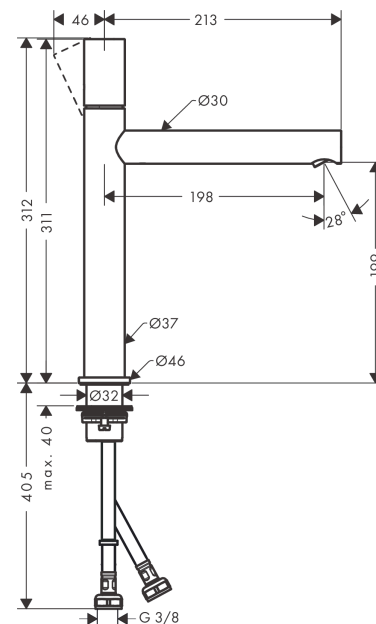

AXOR Uno
Single lever basin mixer 200 zero handle without pull-rod
 Surfaces: **Brushed Nickel** Article Number: **45003820**

Description

product features

- consists of: single lever basin mixer, waste set
- ComfortZone 200
- projection 198 mm
- laminar spray
- flow rate at 3 bar: 5 l/min
- ceramic cartridge
- temperature limitation adjustable
- suitable for continuous flow water heaters
- non-closing waste set
- connection dimension: DN15

Technology

Design awards

Product image

Scale drawing

AXOR Uno
Single lever basin mixer 200 zero handle without pull-rod
 Surfaces: **Brushed Nickel** Article Number: **45003820**

Flowchart

AXOR Uno
Single lever basin mixer 200 zero handle without pull-rod
Surfaces: **Brushed Nickel** Article Number: **45003820**

Exploded Drawing

Year of production: >04/17

AXOR Uno
Single lever basin mixer 200 zero handle without pull-rod
 Surfaces: **Brushed Nickel** Article Number: **45003820**

Spare part list

Year of production: >04/17

Pos.	Description	Article Number	PC	PU
1	handle	92887820	0	1
2	screw cover	95181000	0	1
3	flange	93116820	0	1
4	nut	92689000	0	1
5	O-ring 25x1,5	98146000	0	1
6	O-ring 27x1,5	92527000	0	1
7	cartridge, assy	97685000	0	1
8	seal	98865000	0	1
9	adapter for cartridge	92628000	0	1
10	adapter for cartridge	98866000	0	1
11	O-ring 23x2	98398000	0	1
12	O-ring 16x2	98133000	0	1
13	spout cpl.	92894820	0	1
14	aerator laminar M18x1 (5 l/min)	92896820	0	1
15	special tool	98987000	0	1
16	O-ring 30x1,5	98433000	0	1
17	escutcheon Ø 46 mm	95268820	0	1
18	flat seal	98749000	0	1
19	fixing set (Ø 32)	13961000	0	1
20	lever collar	97548000	0	1
21	connection hose 600 mm M8x0,75 G3/8	96556000	0	1
22	O-ring 7x1,5	98422000	0	1
23	sealing set	95581000	0	1
a	pop up waste	50001820	0	1
b	fixation extension 35 mm	13898000	0	1