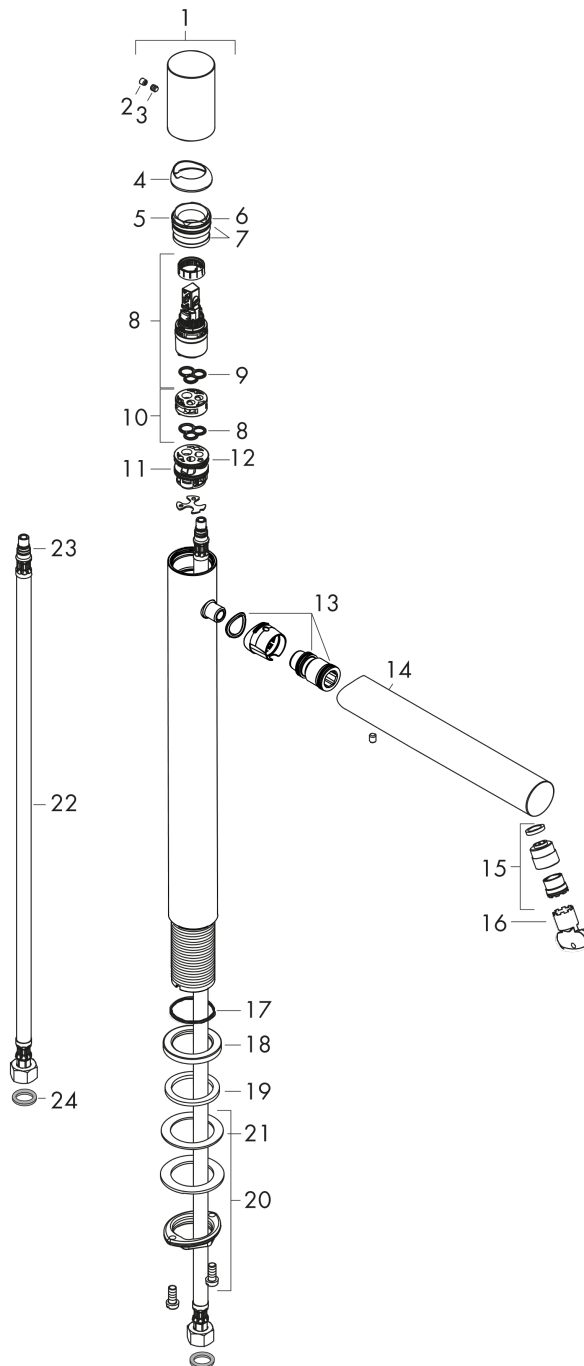

AXOR Uno
Single lever basin mixer 200 zero handle without pull-rod
 Surfaces: **Brushed Nickel** Article Number: **45003820**

Description

product features

- consists of: single lever basin mixer, waste set
- ComfortZone 200
- projection 198 mm
- laminar spray
- flow rate at 3 bar: 5 l/min
- ceramic cartridge
- temperature limitation adjustable
- suitable for continuous flow water heaters
- non-closing waste set
- connection dimension: DN15

Technology

Design awards

Product image

Scale drawing

AXOR Uno
Single lever basin mixer 200 zero handle without pull-rod
 Surfaces: **Brushed Nickel** Article Number: **45003820**

Flowchart

AXOR Uno
Single lever basin mixer 200 zero handle without pull-rod
Surfaces: **Brushed Nickel** Article Number: **45003820**

Exploded Drawing

Year of production: >04/17

AXOR Uno
Single lever basin mixer 200 zero handle without pull-rod
 Surfaces: **Brushed Nickel** Article Number: **45003820**

Spare part list

Year of production: >04/17

Pos.	Description	Article Number	PC	PU
1	handle	92887820	0	1
2	screw cover	95181000	0	1
3	flange	93116820	0	1
4	nut	92689000	0	1
5	O-ring 25x1,5	98146000	0	1
6	O-ring 27x1,5	92527000	0	1
7	cartridge, assy	97685000	0	1
8	seal	98865000	0	1
9	adapter for cartridge	92628000	0	1
10	adapter for cartridge	98866000	0	1
11	O-ring 23x2	98398000	0	1
12	O-ring 16x2	98133000	0	1
13	spout cpl.	92894820	0	1
14	aerator laminar M18x1 (5 l/min)	92896820	0	1
15	special tool	98987000	0	1
16	O-ring 30x1,5	98433000	0	1
17	escutcheon Ø 46 mm	95268820	0	1
18	flat seal	98749000	0	1
19	fixing set (Ø 32)	13961000	0	1
20	lever collar	97548000	0	1
21	connection hose 600 mm M8x0,75 G3/8	96556000	0	1
22	O-ring 7x1,5	98422000	0	1
23	sealing set	95581000	0	1
a	pop up waste	50001820	0	1
b	fixation extension 35 mm	13898000	0	1