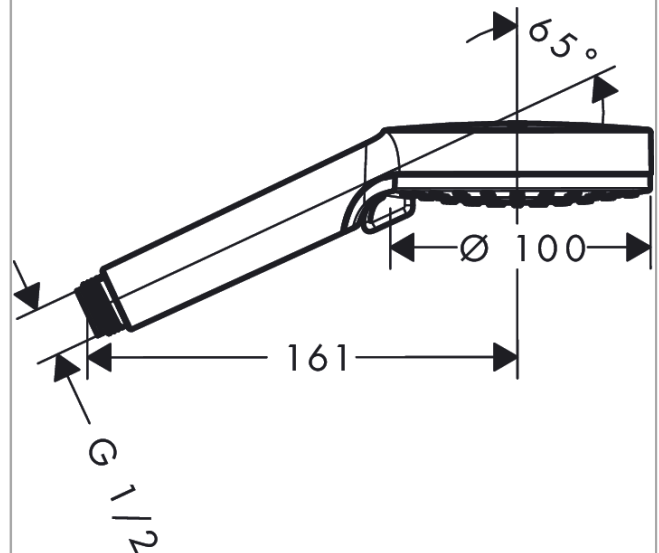

Vernis Blend

Hand shower Vario EcoSmart

Surfaces: **Chrome** Article Number: **26340000**

Description

product features

- shower head size: 100 mm
- spray type: Rain, IntenseRain
- spray type adjustment by turning spray disc
- easy cleanable plastic spray disc
- maximum flow rate at 3 bar: 9,7 l/min
- minimum flow pressure: 1 bar
- with internal water conduction
- rinseable screen seal
- connection thread G 1/2
- connection dimension: DN15

Technology

Product image

Scale drawing

Flowchart

The consumption was measured in combination with the appropriate fittings (thermostat/mixer/in-wall valve) to reflect actual application in practice.