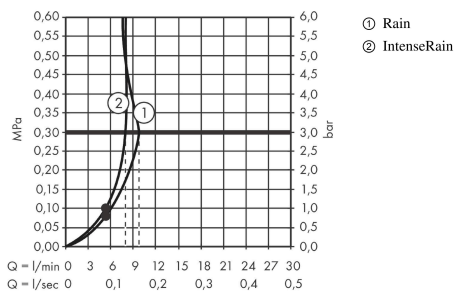

Vernis Blend

Hand shower Vario EcoSmart

Surfaces: **Chrome** Article Number: **26340000**

Description

product features

- shower head size: 100 mm
- spray type: Rain, IntenseRain
- spray type adjustment by turning spray disc
- easy cleanable plastic spray disc
- maximum flow rate at 3 bar: 9,7 l/min
- minimum flow pressure: 1 bar
- with internal water conduction
- rinseable screen seal
- connection thread G 1/2
- connection dimension: DN15

Technology

Product image

Scale drawing

Flowchart

The consumption was measured in combination with the appropriate fittings (thermostat/mixer/in-wall valve) to reflect actual application in practice.