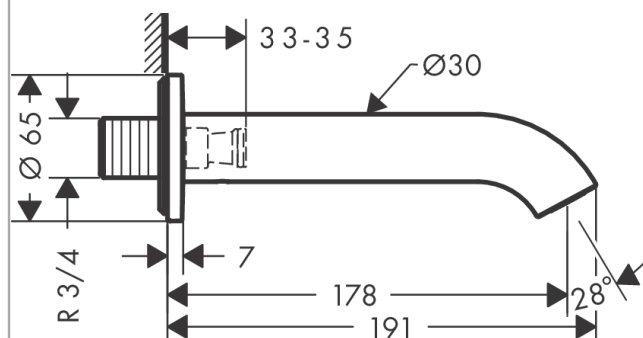

### product features

- with escutcheon
- projection 178 mm
- wall-mounted
- flow rate: 20 l/min
- connection dimension: DN20
- spray type: normal spray

## Scale drawing

**AXOR Uno**  
**Bath spout curved**  
Surfaces: **Brushed Nickel**    Article Number: **38411820**

## Exploded Drawing

Year of production: >04/17

**AXOR Uno**  
**Bath spout curved**  
 Surfaces: **Brushed Nickel**    Article Number: **38411820**