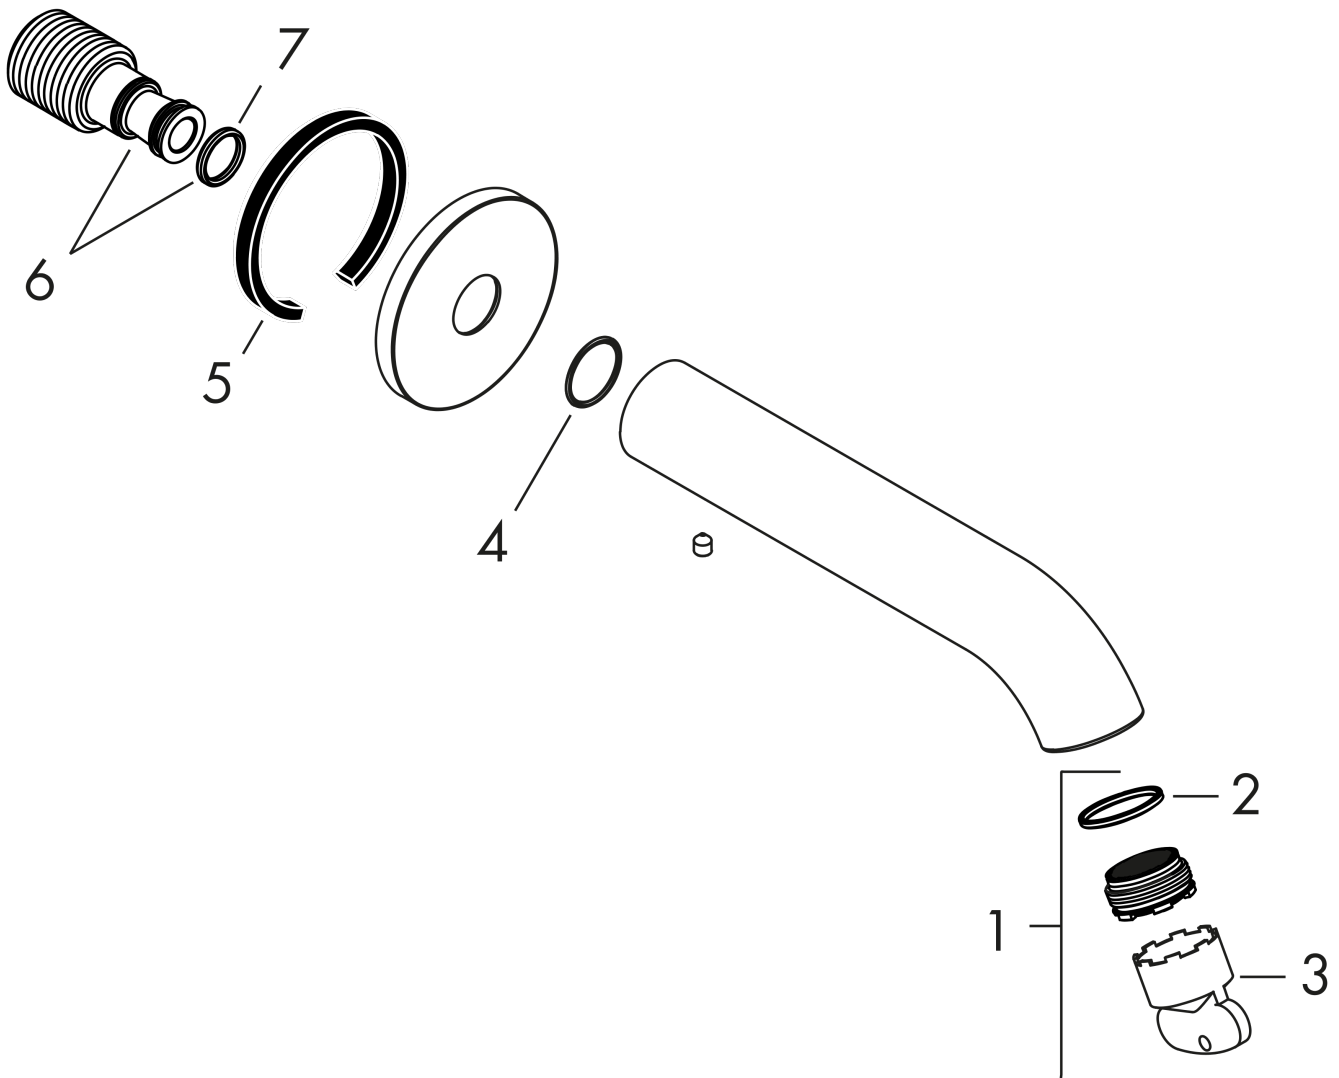

## Scale drawing

**AXOR Uno**  
**Bath spout curved**  
Surfaces: **Brushed Nickel**    Article Number: **38411820**

## Exploded Drawing

Year of production: >04/17

**AXOR Uno**  
**Bath spout curved**  
 Surfaces: **Brushed Nickel**    Article Number: **38411820**

## Spare part list

Year of production: >04/17

Pos.	Description	Article Number	PC	PU
1	aerator M24x1 C	92934000	0	1
2	O-ring 20x1,5	98197000	0	1
3	special tool	95290000	0	1
4	O-ring 18x1,5	98231000	0	1
5	seal	97530000	0	1
6	connecting thread G¾	92504000	0	1
7	O-ring 13x2	98128000	0	1