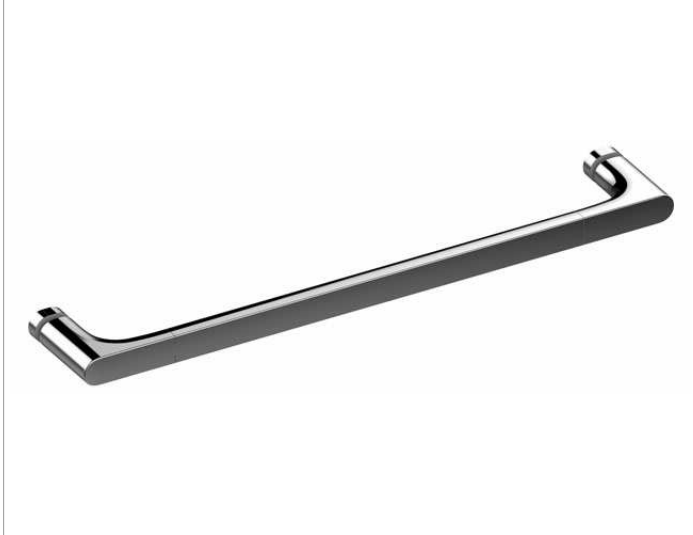

Edition 400

11508010501 Shower door handle

PRODUCT

DRAWING

PRODUCT ATTRIBUTES

with counter plates

SURFACE

chrome-plated

DIMENSION

500 mm