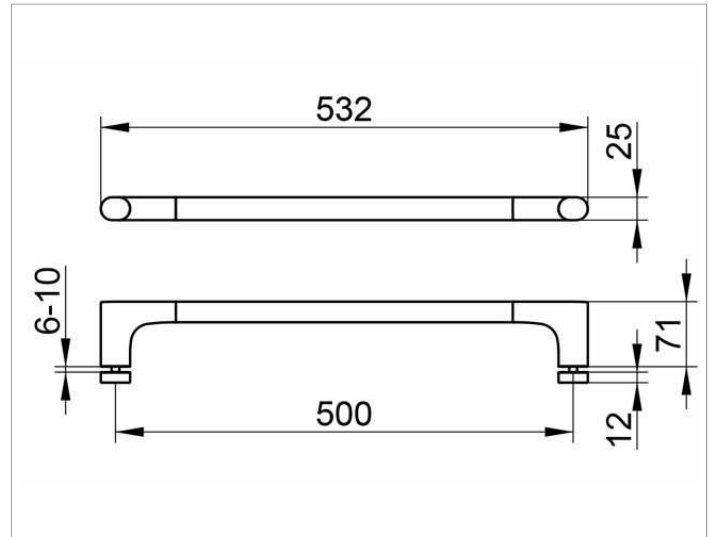

Edition 400

11508010501 Shower door handle

PRODUCT

DRAWING

PRODUCT ATTRIBUTES

with counter plates

SURFACE

chrome-plated

DIMENSION

500 mm