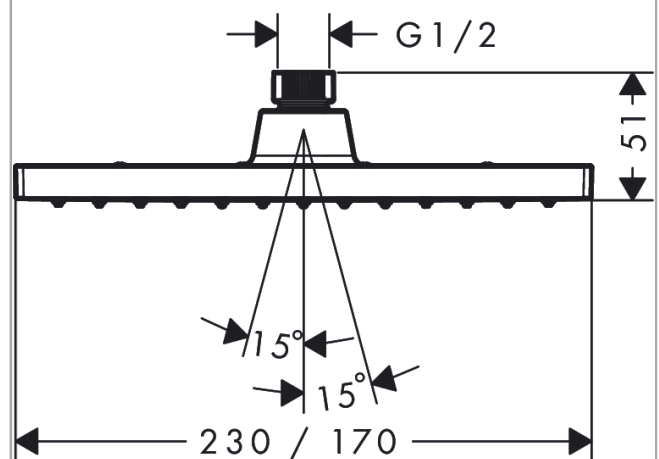

Vernis Shape

Overhead shower 230 1jet

Surfaces: **Matt Black** Article Number: **26281670**

Description

product features

- shower head size: 230 x 170 mm
- spray type: Rain
- ball-joint: overhead shower angle adjustable
- material spray disc: plastic
- maximum flow rate at 3 bar: 12,4 l/min
- minimum flow pressure: 1 bar
- overhead shower removable for cleaning
- installation: ceiling or wall
- connection thread G 1/2
- connection dimension: DN15

Technology

Product image

Scale drawing