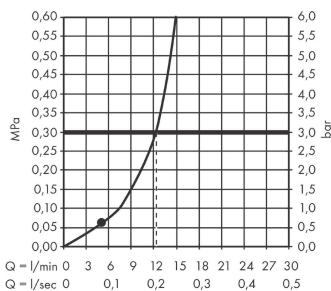

Flowchart

The consumption was measured in combination with the appropriate fittings (thermostat/mixer/in-wall valve) to reflect actual application in practice.