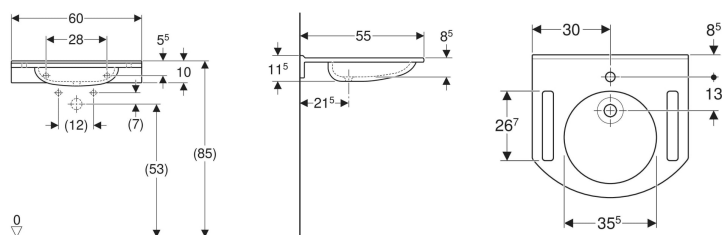

Geberit Publica washbasin, round design, with-cut-outs, barrier-free

Example image

Application purposes

- Suitable for use by wheelchair users
- Suitable for less-abled installation

Characteristics

- Barrier-free
- Cut-outs for gripping
- With upstand to the wall

- Antibacterial
- Shockproof
- Scratchproof
- Easy cleaning
- Seamless surface repair

Technical data

Product material

Varicor®

To order additionally

- Fastening material

Art. no.	Colour / surface	Tap hole	Overflow	B	H	T
501.041.00.1	white alpine	without	without	60 cm	11.5 cm	55 cm