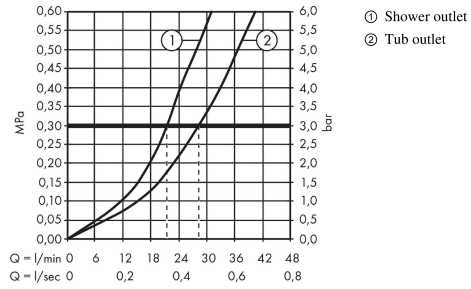

Finoris**Single lever bath mixer for concealed installation for iBox universal**Surfaces: **Matt White** Article Number: **76415700****Description****product features**

- 2 functions
- connection type: basic set
- flow rate upper outlet: 21 l/min
- flow rate lower outlet: 29 l/min
- maximum flow rate at 3 bar: 28 l/min
- flow rate for bath spout at 3 bar: 28 l/min
- flow rate of hand shower at 3 bar: 21 l/min
- min. operating pressure: 1 bar
- max. operating pressure: 10 bar
- ceramic cartridge
- temperature limitation adjustable
- diverter with automatic resetting
- with silencer

Design awards

reddot winner 2021

Product image**Scale drawing**

Finoris

Single lever bath mixer for concealed installation for iBox universal

Surfaces: **Matt White** Article Number: **76415700**

Flowchart

Finoris