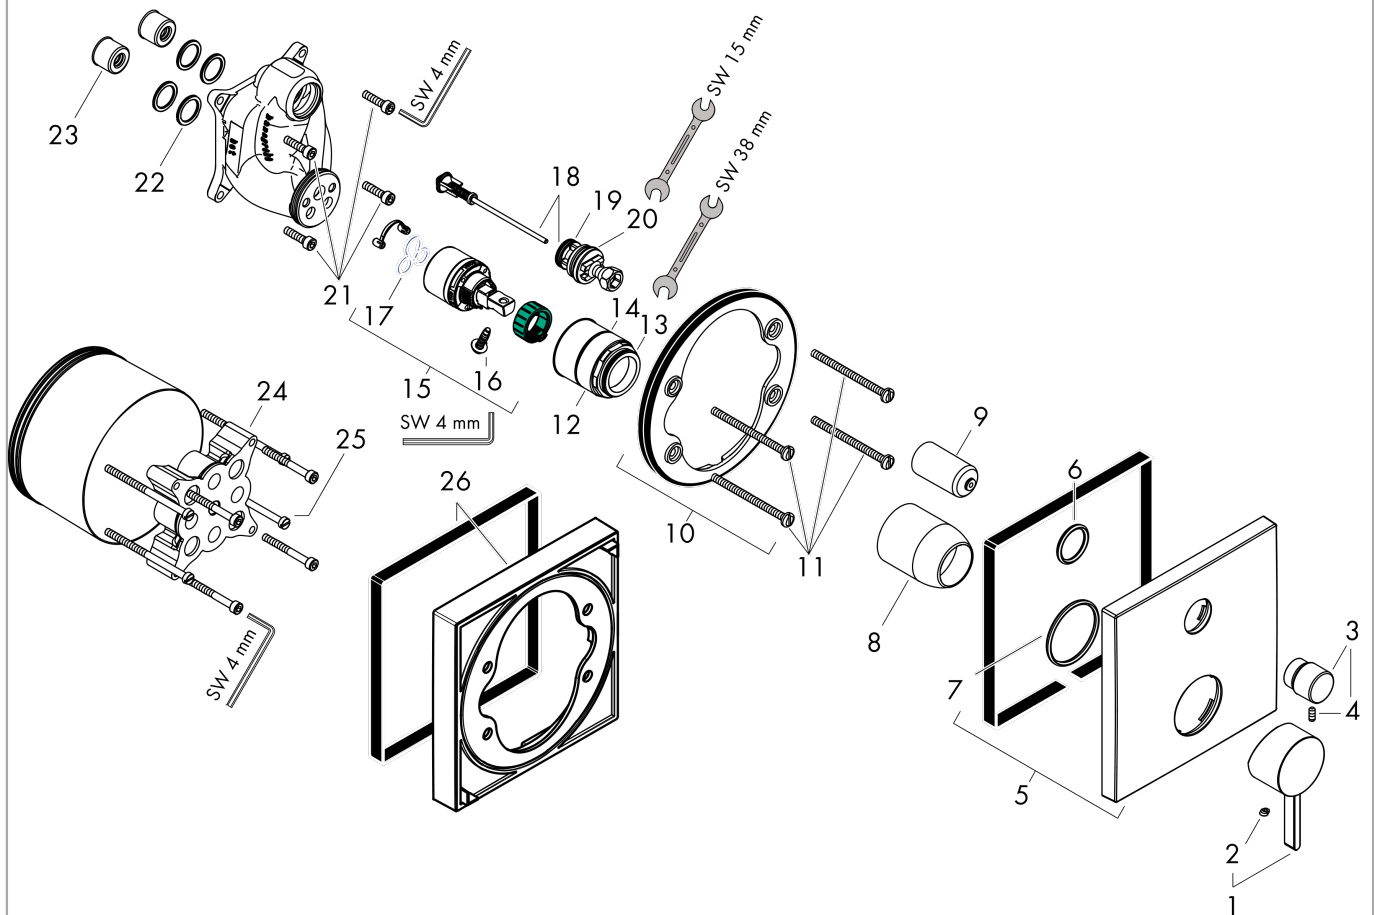

Finoris**Single lever bath mixer for concealed installation for iBox universal**Surfaces: **Matt White** Article Number: **76415700****Description****product features**

- 2 functions
- connection type: basic set
- flow rate upper outlet: 21 l/min
- flow rate lower outlet: 29 l/min
- maximum flow rate at 3 bar: 28 l/min
- flow rate for bath spout at 3 bar: 28 l/min
- flow rate of hand shower at 3 bar: 21 l/min
- min. operating pressure: 1 bar
- max. operating pressure: 10 bar
- ceramic cartridge
- temperature limitation adjustable
- diverter with automatic resetting
- with silencer

Design awards

reddot winner 2021

Product image**Scale drawing**

Finoris

Single lever bath mixer for concealed installation for iBox universal

Surfaces: **Matt White** Article Number: **76415700**

Flowchart

Finoris

Single lever bath mixer for concealed installation for iBox universal

Surfaces: **Matt White** Article Number: **76415700**

Exploded Drawing

Year of production: >06/21

Finoris

Single lever bath mixer for concealed installation for iBox universal

Surfaces: **Matt White** Article Number: **76415700**

Spare part list

Year of production: >06/21

Pos.	Description	Article Number	Price	PU
1	handle	94298700	-	1
2	screw cover	96338000	-	1
3	diverter knob	98795700	-	1
4	hollow set screw M4x10	97667000	-	1
5	escutcheon 155 / 155 mm	94302700	-	1
6	O-ring 23x3	98142000	-	1
7	O-ring 43x3	98418000	-	1
8	sleeve	98790700	-	1
9	sleeve	98794700	-	1
10	nut	98796000	-	1
11	holder for escutcheon	98793000	-	1
12	set of fixing screws	96454000	-	1
13	O-ring 30x1,5	98433000	-	1
14	O-ring 39x1,5	98400000	-	1
15	cartridge, assy	92730000	-	1
16	locking screw for handle	95140000	-	1
17	seal	95008000	-	1
18	selector assy	95014000	-	1
19	O-ring 16x2,3	98207000	-	1
20	O-ring 20x2,5	92602000	-	1
21	set of screws	96525000	-	1
22	O-ring 16x2	98133000	-	1
23	noise reduction	94073000	-	1
24	extension 25 mm	13595000	-	1
25	set of fixing screws	97747000	-	1
26	extension 22 mm	13593700	-	1