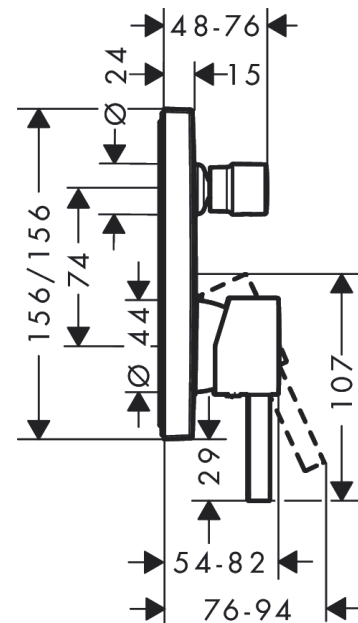

Finoris**Single lever bath mixer for concealed installation for iBox universal**Surfaces: **Matt White** Article Number: **76415700****Description****product features**

- 2 functions
- connection type: basic set
- flow rate upper outlet: 21 l/min
- flow rate lower outlet: 29 l/min
- maximum flow rate at 3 bar: 28 l/min
- flow rate for bath spout at 3 bar: 28 l/min
- flow rate of hand shower at 3 bar: 21 l/min
- min. operating pressure: 1 bar
- max. operating pressure: 10 bar
- ceramic cartridge
- temperature limitation adjustable
- diverter with automatic resetting
- with silencer

Design awards

reddot winner 2021

Product image**Scale drawing**

Finoris

Single lever bath mixer for concealed installation for iBox universal

Surfaces: **Matt White** Article Number: **76415700**

Flowchart

Finoris

Single lever bath mixer for concealed installation for iBox universal

Surfaces: **Matt White** Article Number: **76415700**

Exploded Drawing

Year of production: >06/21

Finoris

Single lever bath mixer for concealed installation for iBox universal

Surfaces: **Matt White** Article Number: **76415700**

Spare part list

Year of production: >06/21

Pos.	Description	Article Number	Price	PU
1	handle	94298700	-	1
2	screw cover	96338000	-	1
3	diverter knob	98795700	-	1
4	hollow set screw M4x10	97667000	-	1
5	escutcheon 155 / 155 mm	94302700	-	1
6	O-ring 23x3	98142000	-	1
7	O-ring 43x3	98418000	-	1
8	sleeve	98790700	-	1
9	sleeve	98794700	-	1
10	nut	98796000	-	1
11	holder for escutcheon	98793000	-	1
12	set of fixing screws	96454000	-	1
13	O-ring 30x1,5	98433000	-	1
14	O-ring 39x1,5	98400000	-	1
15	cartridge, assy	92730000	-	1
16	locking screw for handle	95140000	-	1
17	seal	95008000	-	1
18	selector assy	95014000	-	1
19	O-ring 16x2,3	98207000	-	1
20	O-ring 20x2,5	92602000	-	1
21	set of screws	96525000	-	1
22	O-ring 16x2	98133000	-	1
23	noise reduction	94073000	-	1
24	extension 25 mm	13595000	-	1
25	set of fixing screws	97747000	-	1
26	extension 22 mm	13593700	-	1