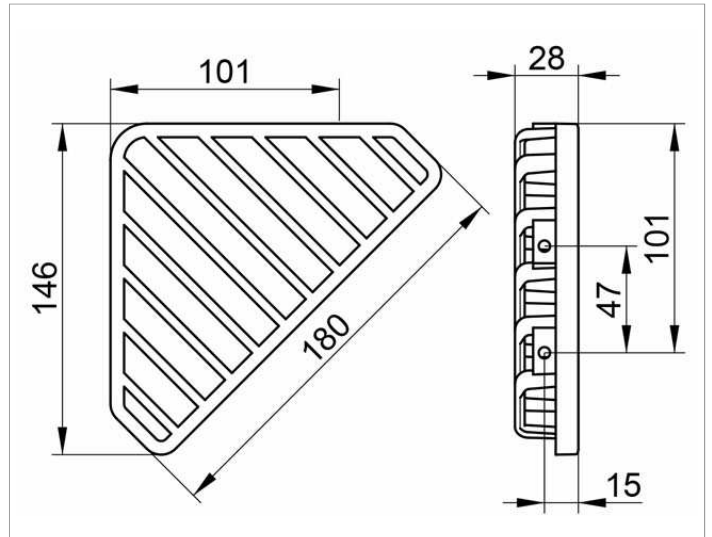

Shower shelves

24903010000 Soap wire basket for corner installation

PRODUCT

DRAWING

SURFACE

chrome-plated

SPECIFICATIONS

KEUCO SOAP WIRE BASKET for corner installation, wall mounted,
 24903010000
 chrome-plated soap wire basket for corner installation in a functional
 design,
 easy to clean
 total depth 115 mm, width 180 mm, height 28 mm,
 leg length 127 mm
 incl. corrosion-free mounting material