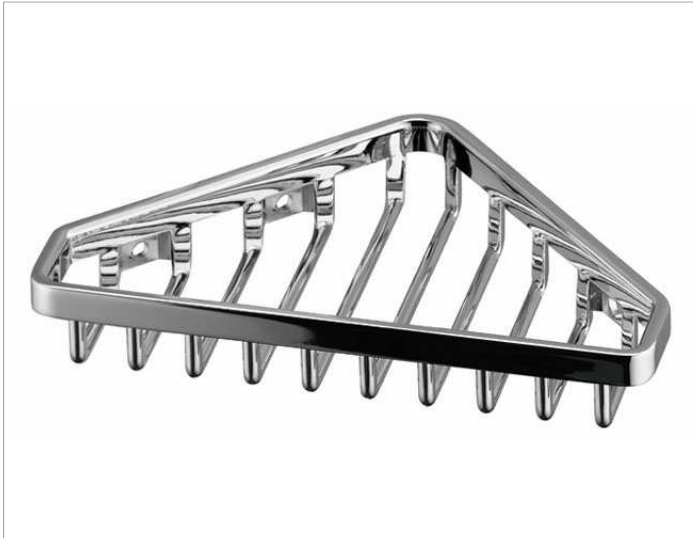

Shower shelves

24903010000 Soap wire basket for corner installation

PRODUCT

DRAWING

SURFACE

chrome-plated

SPECIFICATIONS

KEUCO SOAP WIRE BASKET for corner installation, wall mounted,
 24903010000
 chrome-plated soap wire basket for corner installation in a functional
 design,
 easy to clean
 total depth 115 mm, width 180 mm, height 28 mm,
 leg length 127 mm
 incl. corrosion-free mounting material