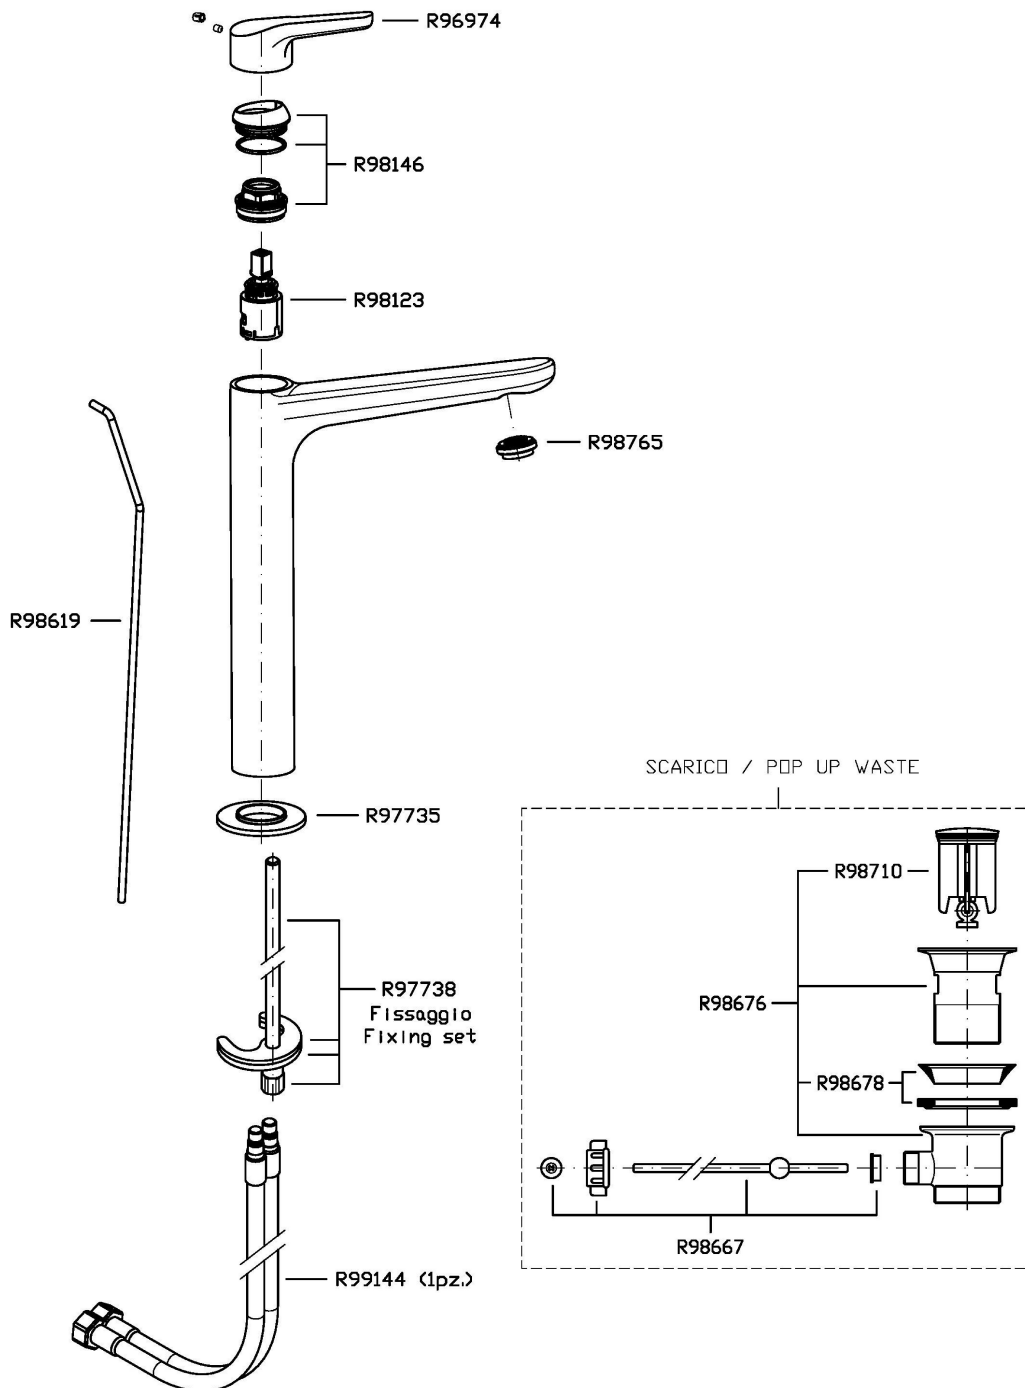

Single lever basin mixer with high spout, aerator, 1 1/4" pop-up waste, flexible tails.

Finiture / Finishes

							
Cromo / Chrome	Nickel Spazzolato / Brushed Nickel	Nickel Lucido / Polished Nickel	Oro / Gold	Oro spazzolato / Brushed Gold	Metal Black / Metal Black	Metal Black spazzolato / Brushed Metal Black	Nero Opaco Goffrato / Embossed Matt Black

MEDAMEDA

ZMM712

Disegno Complessivo / Overall Drawing

MEDAMEDA

ZMM712

Esplosi / Exploded

MEDAMEDA

ZMM712 Portate / Flowrates (lt/min)

PRESSIONE PRESSURE	1 BAR	2 BAR	3 BAR	4 BAR	5 BAR
P1 LAVABO BASIN	3,8	4,8	5	5	5,2
P2					
P3					
P4					
P5					

MEDAMEDA

ZMM712 Pesì e Misure / Weights and Sizes

Peso (Kg) Weight (lb)	2,65 (Kg)	5,84 (lb)
Volume test (dc3) - (in3)	11,01 (dc3)	671,87 (in3)
h (mm) - (in)	90,00 (mm)	3,54 (in)
L1 (mm) - (in)	335,00 (mm)	13,19 (in)
L2 (mm) - (in)	365,00 (mm)	14,37 (in)