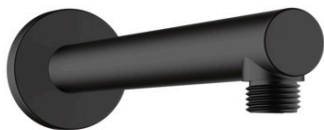

Vernis Blend

Shower arm 24 cm

Surfaces: **Matt Black** Article Number: **27809670**

Description

product features

- length: 240 mm
- installation type: exposed installation
- material: solid brass
- version: 90° angle
- connection thread G 1/2
- connection dimension DN15

Product image