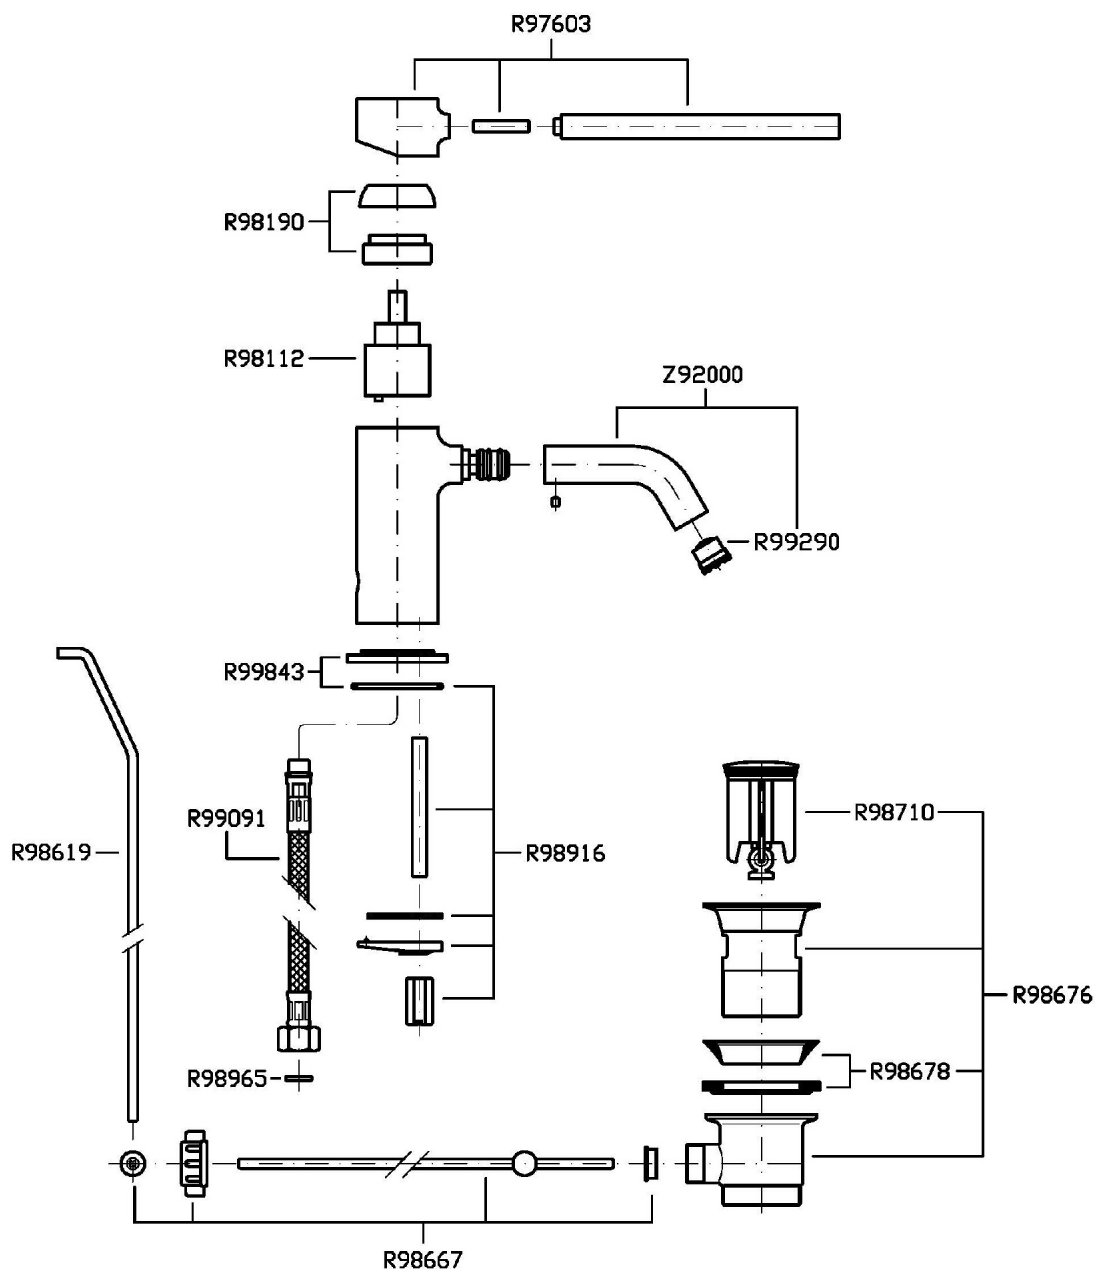

PAN

ZP6211.H

Esplosi / Exploded