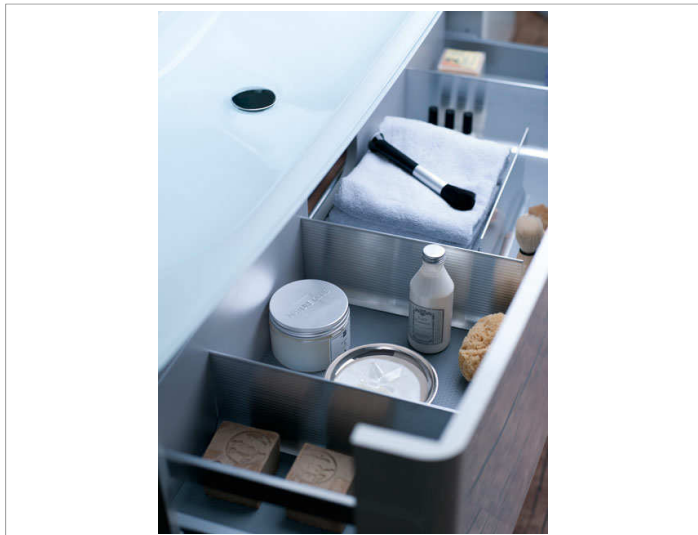

Royal Reflex
34010170000 Interior-Set

PRODUCT

DRAWING

PRODUCT ATTRIBUTES

suitable for sideboard, model no. 34010

consists of:

- 1 x metal inlay
- 2 x Alu-Divider (200 x 120 mm), incl. magnetic holders

SURFACE